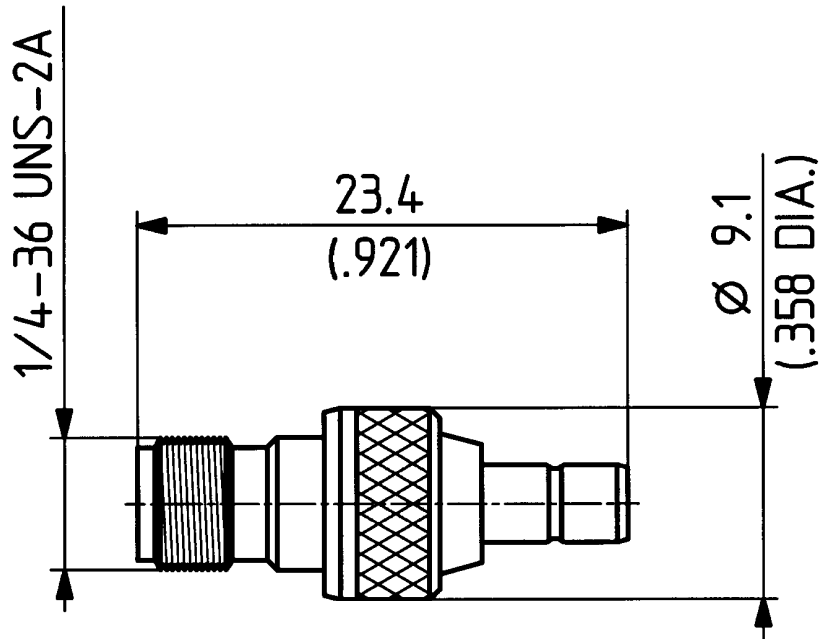

	date	sign
drawn	07.03.00	4726/Bom
checked	09.03.00	4728/FuB
approved	09.03.00	4728/FuB

scale

3 : 1

HUBER + SUHNER RFX

drawing number

4.13.32713\_1

Index

a

dimensions in mm

OZ drawing :