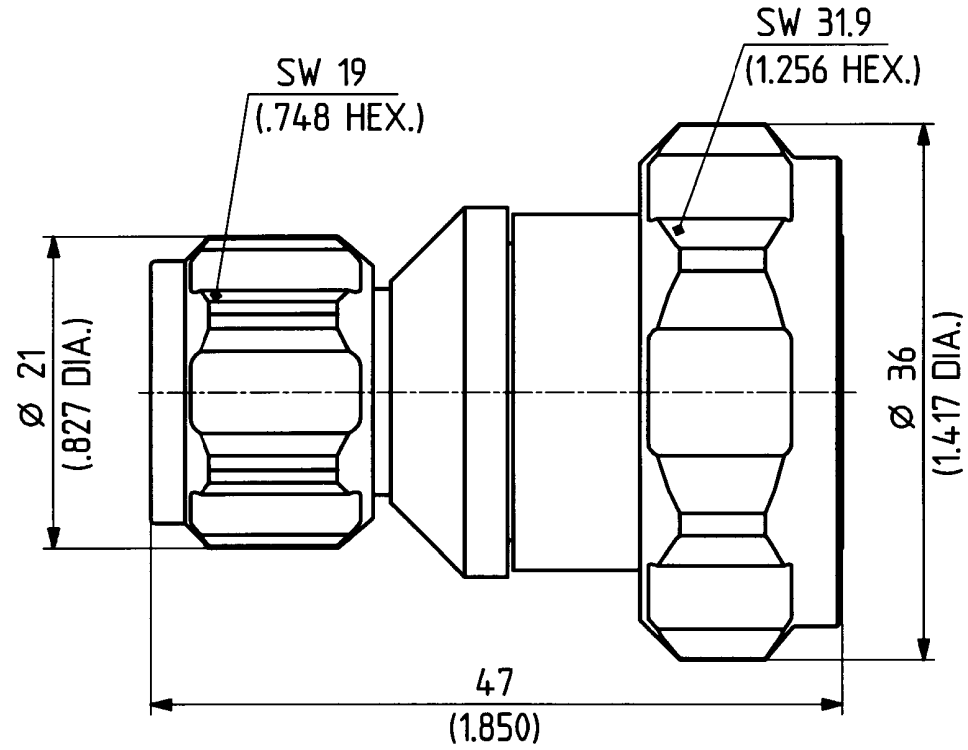

	date	sign
drawn	10.12.99	4726/Bom
checked	10.12.99	4575/Bom
approved	11.12.99	4575/Bom

scale

3 : 1

dimensions in mm

HUBER + SUHNER RFX

OZ drawing :

drawing number

3.13.02758\_1