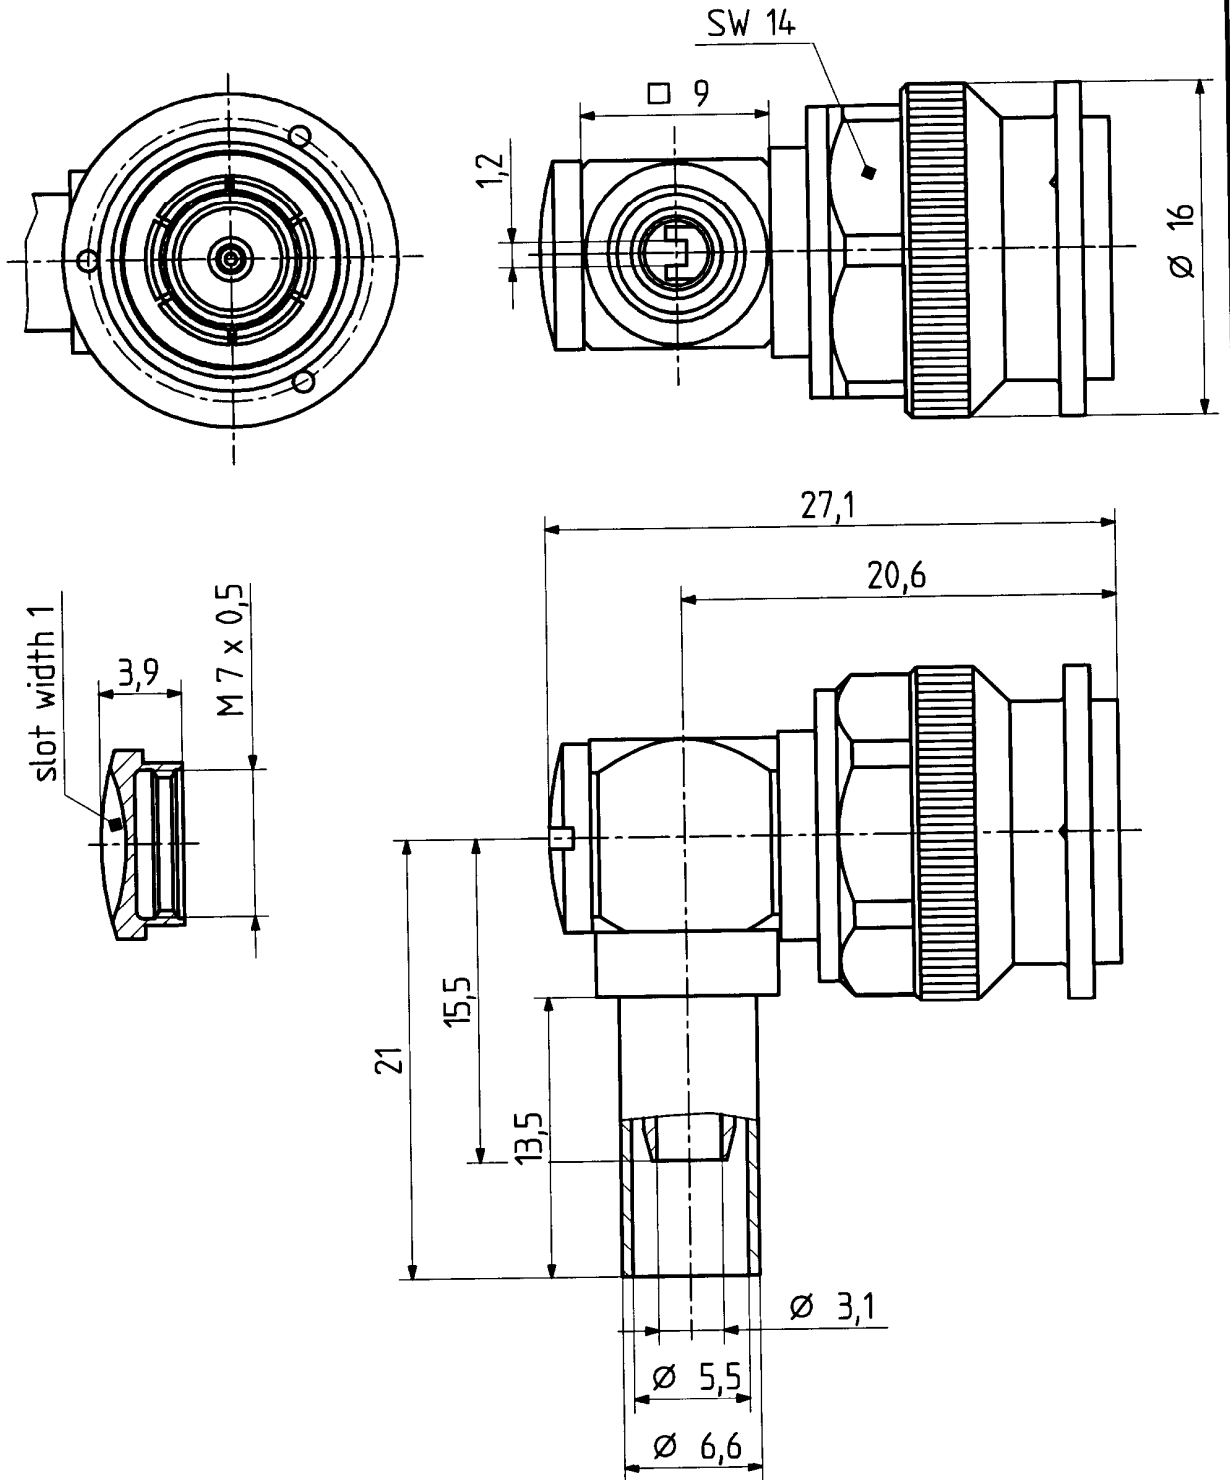

	date	sign
drawn	17.03.00	4.726/KRI
checked	21.3.00	4.575
approved	21.3.00	4.575

scale

3:1

HUBER + SUHNER RFX

dimensions in mm

drawing number

4.13.32732

OZ drawing :