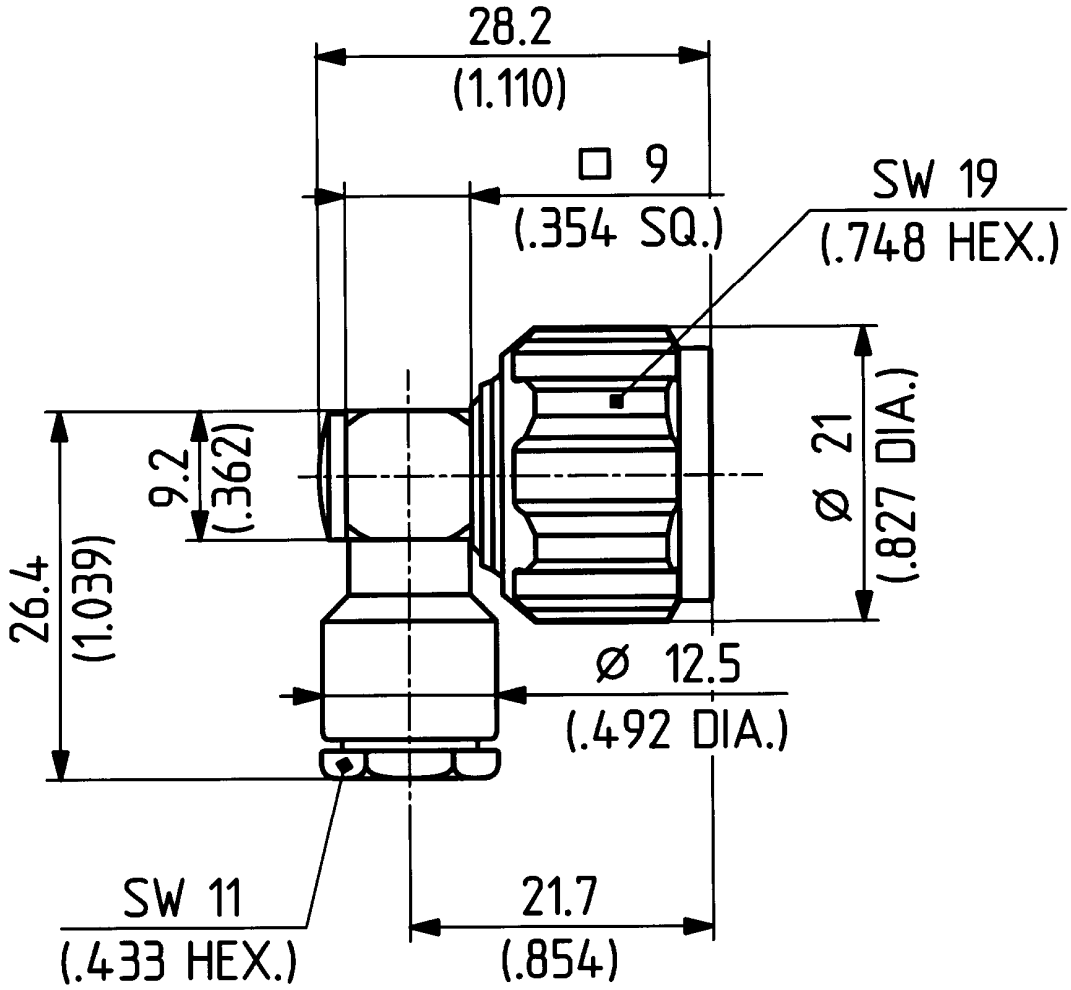

	date	sign
drawn	26.07.00	4515/CHU
checked	25.08.00	4726 / Bern
approved	25.08.00	4726 / Bern

H+S 701 448.05

scale

2:1

HUBER + SUHNER RFX

dimensions in mm

drawing number

4.13.04061_1

Index

C

OZ drawing :