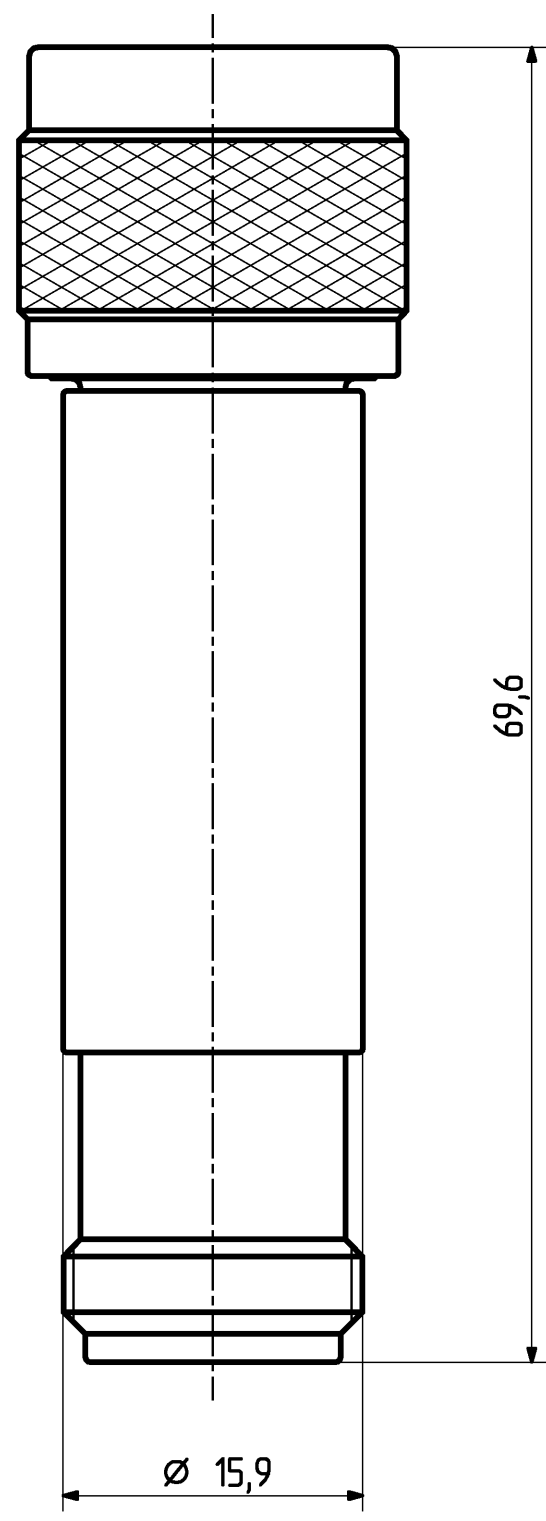

6820.17.B  
6830.17.B

	date	sign
drawn	11.04.00	4527 thu
checked	see change document	
approved	see change document	

H+S 701 448.05

scale

HUBER + SUHNER WL

drawing number

23 010 845

Index

a

dimensions in mm

OZ drawing :