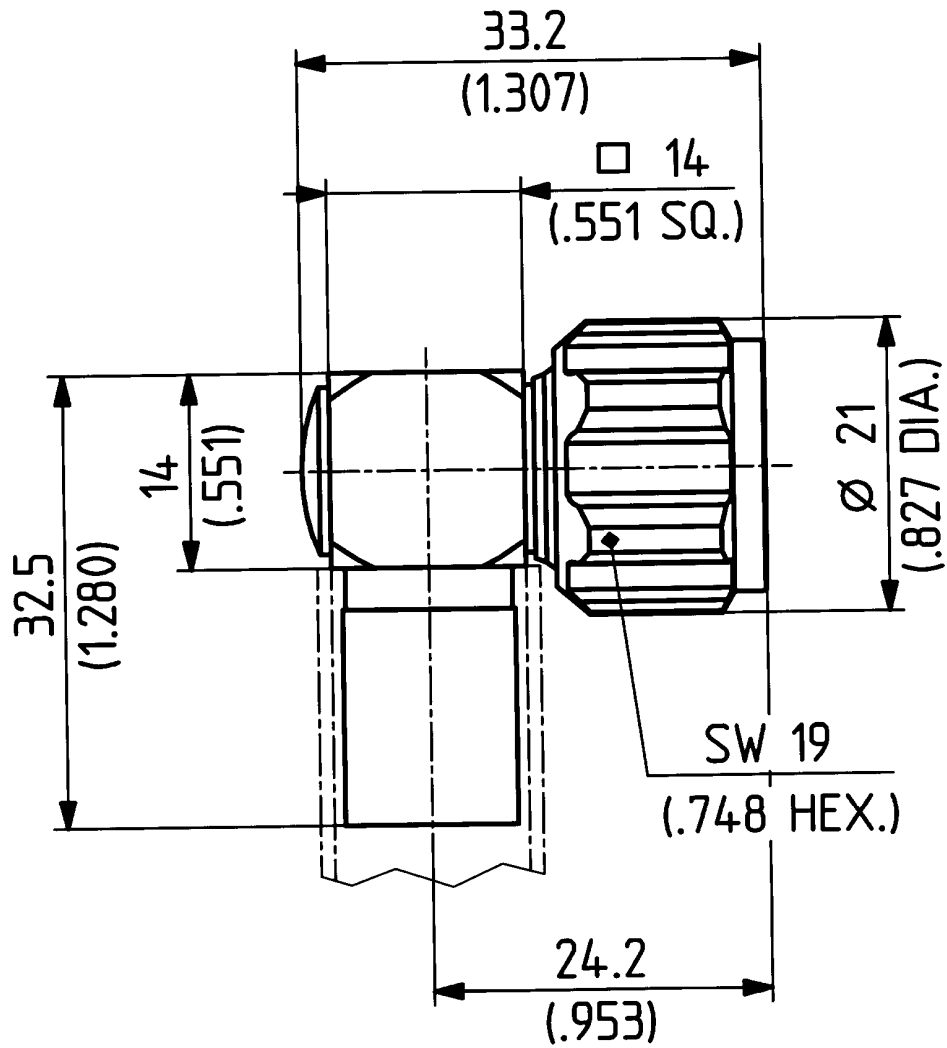

type : 16 N-50-7-22	date	sign
	drawn 15.09.00	4728/CHU
	checked 22.9.00	4727/gam
approved 22.9.00	4727/gam	

scale 2:1	 HUBER + SUHNER RFX	drawing number 4.13.04060_1	Index b
 dimensions in mm		OZ drawing :	