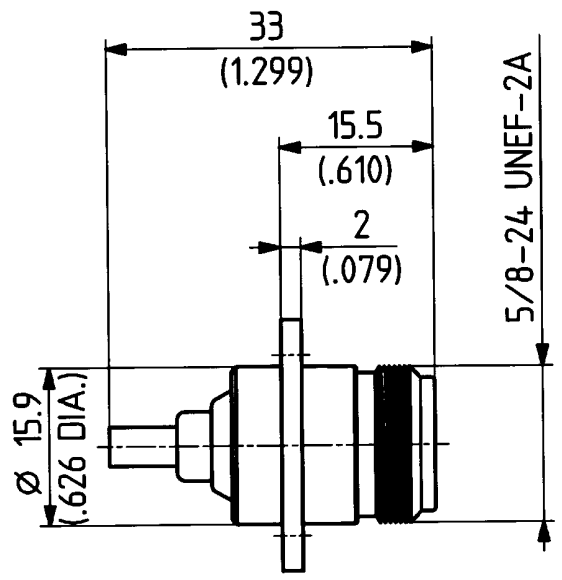

	date	sign
drawn	21.08.00	4.726/KSB
checked	25.10	4.726/KSB
approved	25.10	4.726/KSB

scale
2:1

dimensions in mm

OZ drawing :

drawing number
3.13.334-21_1

Index
a