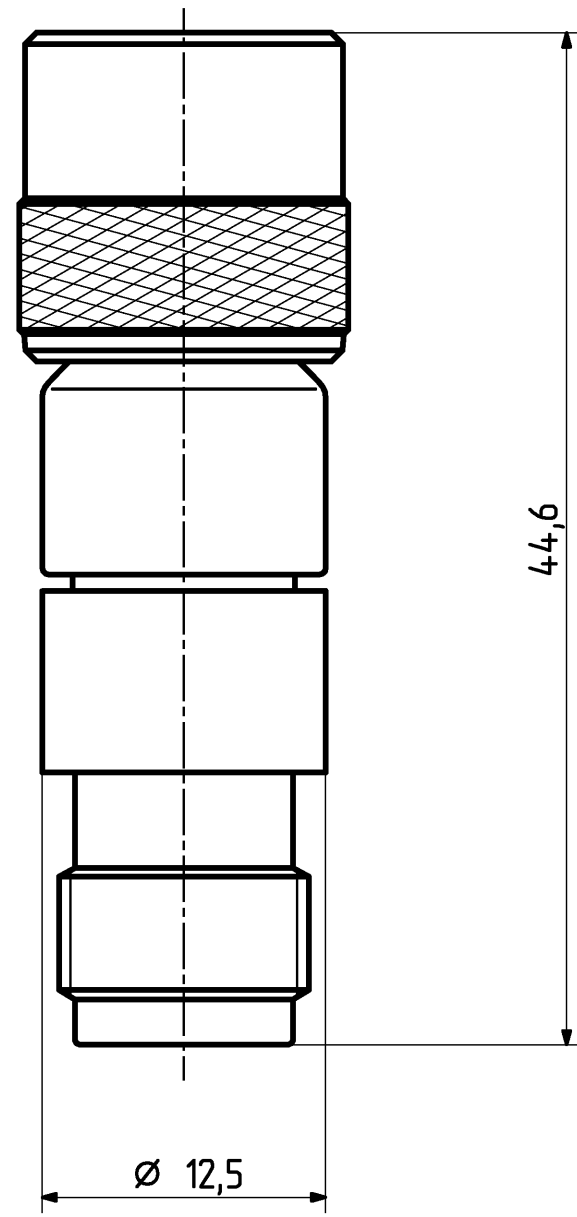

	date	sign
drawn	11.04.00	4527 thu
checked	see change document	
approved	see change document	

H+S 701 448.05

scale

HUBER + SUHNER WL

drawing number

23 010 848

Index

a

dimensions in mm

OZ drawing :