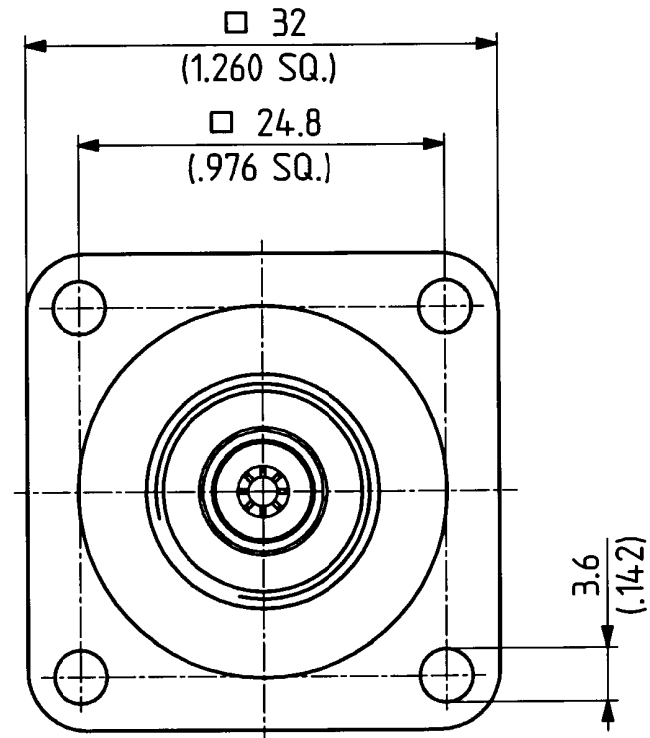

ML 27

	date	sign
drawn	12.05.00	4726/Bon
checked	12.05.00	4726/Bon
approved	12.05.00	4726/Bon

scale  
3 : 1

dimensions in mm

HUBER + SUHNER RFX

OZ drawing :

drawing number

3.13.33162\_1