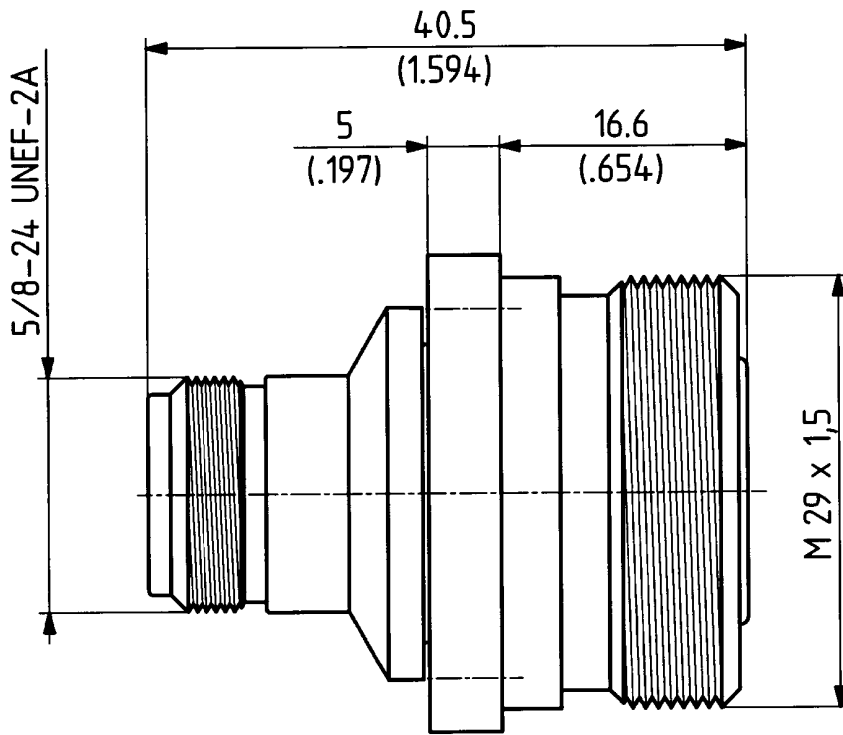

ML 27

	date	sign
drawn	12.05.00	4726/Bon
checked	12.05.00	4726/Bon
approved	12.05.00	4726/Bon

scale  
3 : 1

dimensions in mm

HUBER + SUHNER RFX

OZ drawing :

drawing number

3.13.33162\_1