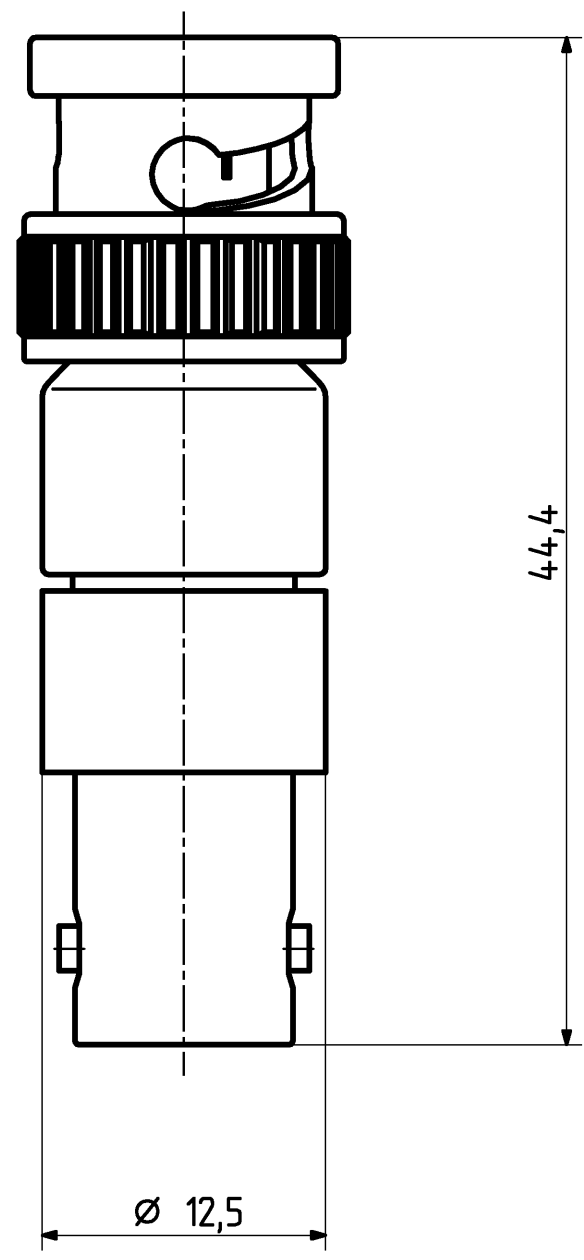

	date	sign
drawn	11.04.00	4527 thu
checked	see change document	
approved	see change document	

H+S 701 448.05

scale	 HUBER + SUHNER WL	drawing number	Index
		23 010 808	a
dimensions in mm		OZ drawing :	