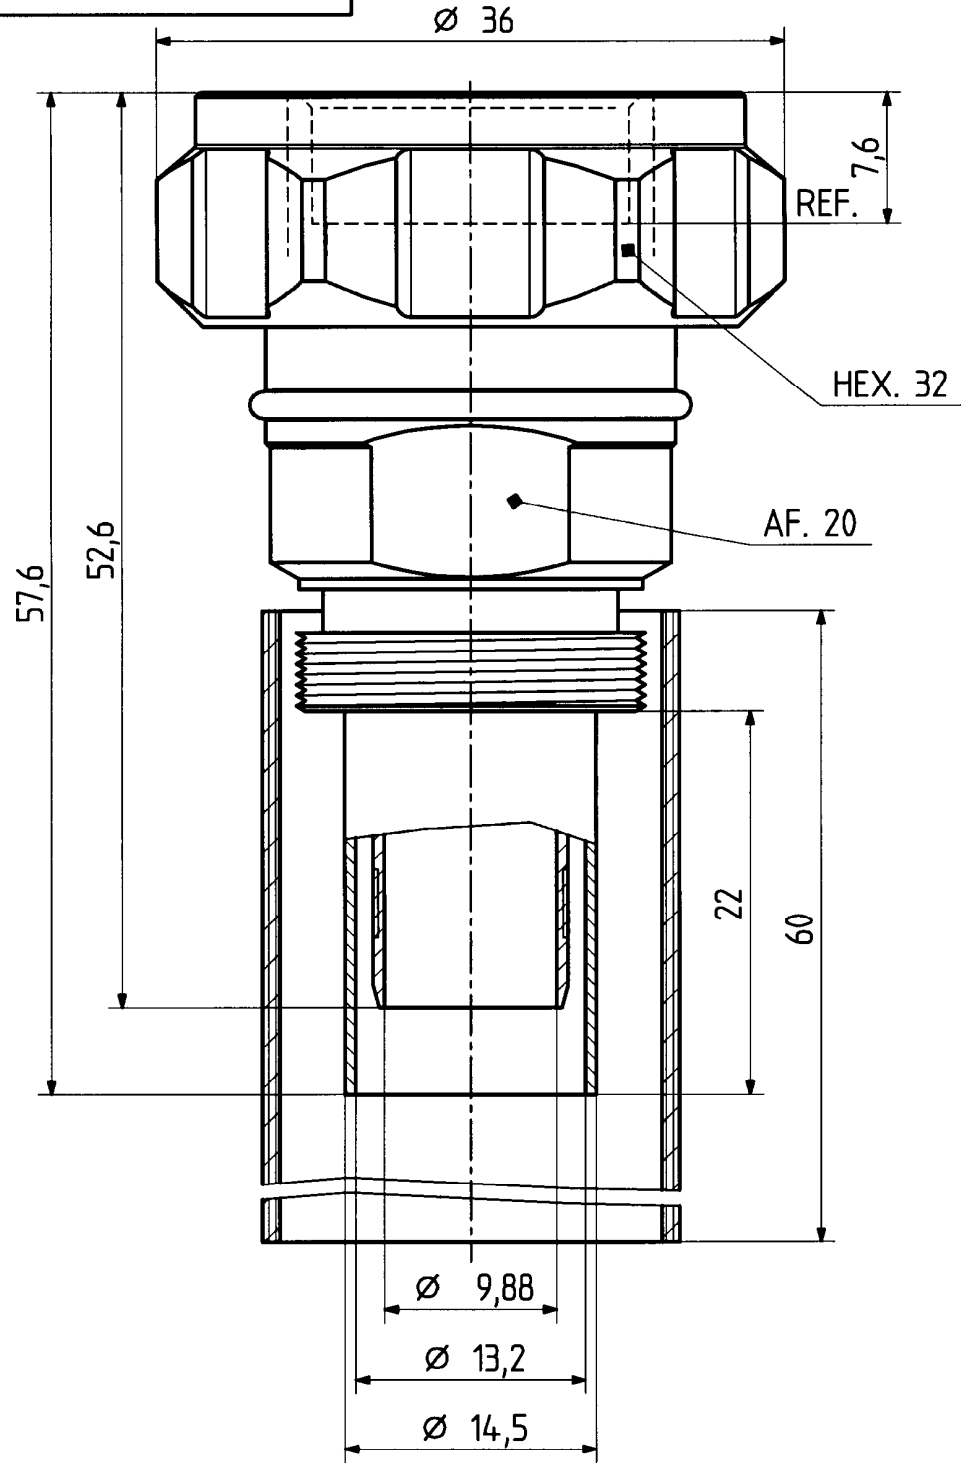

	date	sign
drawn	07.08.00	4515/CHU
checked	8.8.00	47271gmm
approved	8.8.00	47271gmm

H+S 701 448.05

scale  
2,5 : 1

HUBER + SUHNER RFX

drawing number  
3.13.32149

Index  
b

dimensions in mm

OZ drawing :