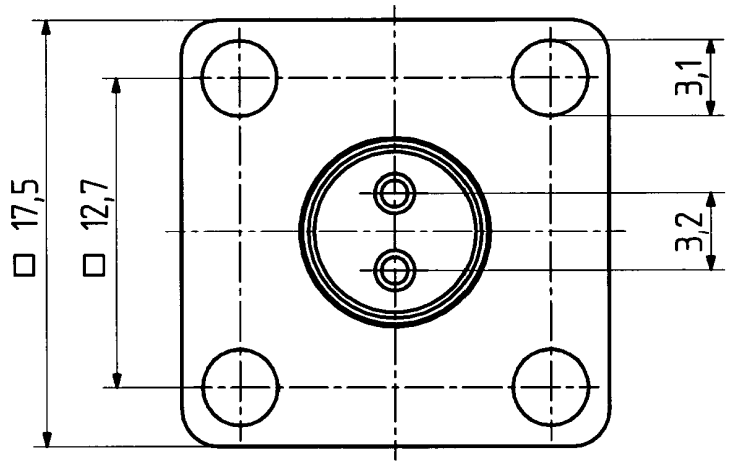

	date	sign
drawn	05.06.00	4726/Bom
checked	06.06.00	4515 /GHC
approved	06.06.00	4515 /GHC

H+S 701 448.05

scale
4 : 1

HUBER + SUHNER RFX

drawing number
4.13.33222

Index
a

dimensions in mm

OZ drawing :