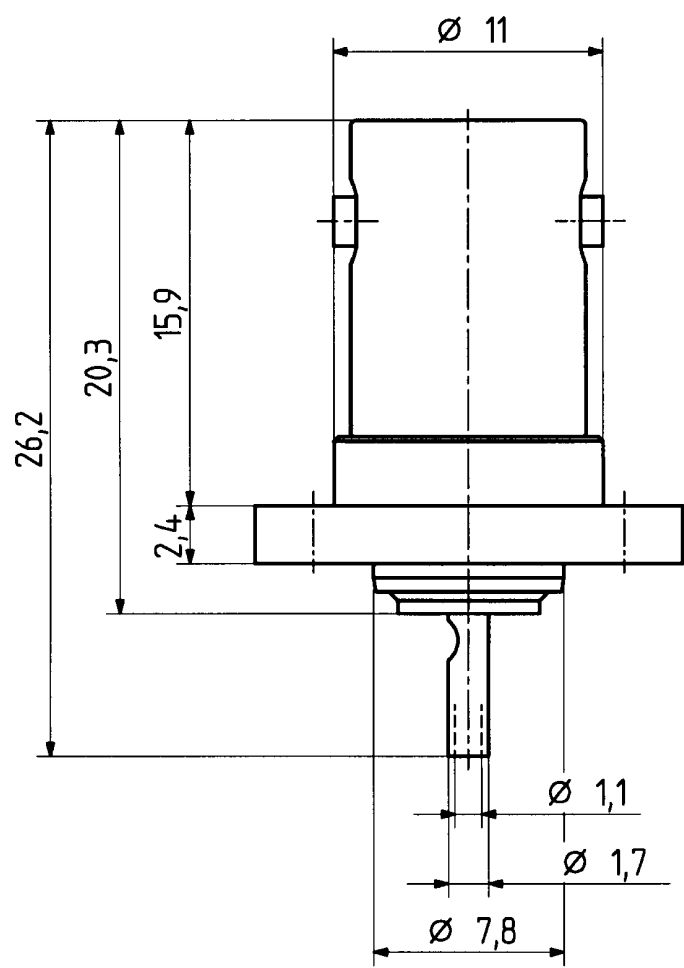

	date	sign
drawn	05.06.00	4726/Bom
checked	06.06.00	4515 /GHC
approved	06.06.00	4515 /GHC

H+S 701 448.05

scale
4 : 1

HUBER + SUHNER RFX

drawing number
4.13.33222

Index
a

dimensions in mm

OZ drawing :