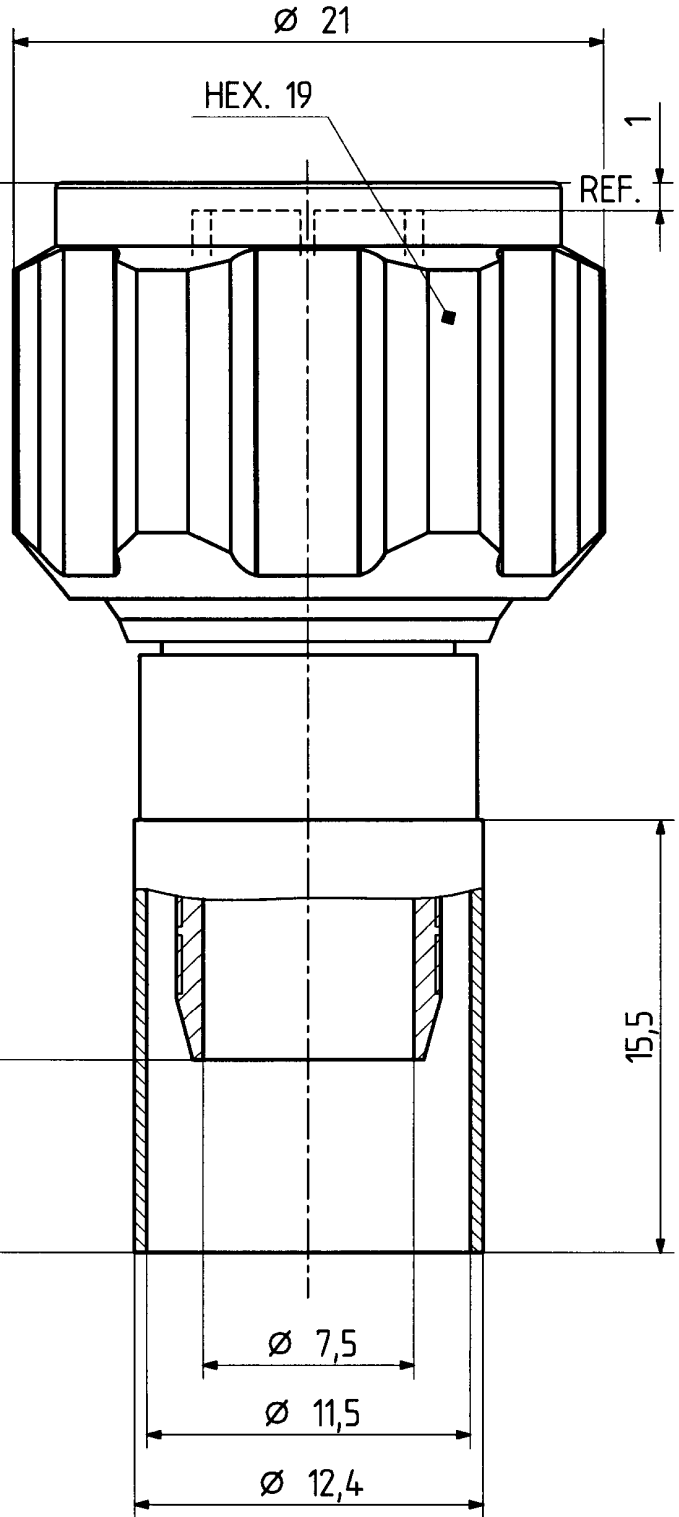

	date	sign
drawn	27.06.00	4515/CHU
checked	B.OYCO	4776/Born
approved	B.OYCO	4776/Born

cable shortening dimension

scale 1:1

38,4

31,5

scale

4:1

HUBER + SUHNER RFX

drawing number

4.13.24335

Index

b

dimensions in mm

OZ drawing :