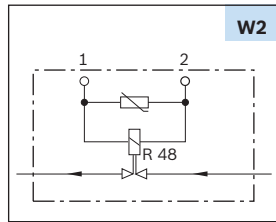

Switch-off valves

Family features:

- ▶ Proportional valve function possible
- ▶ Degree of protection: IP5K4
- ▶ Open when de-energized

Voltage	Part number	Pressure drop	Flow rate	Switchable pressure difference	Resistance	Dimensional drawing (D)	Wiring diagram (W)	Connector (C)	Performance curve (P)
		kPa	L/hr	kPa	Ω				
12 V	1 147 412 208	35	1500	150	12.4	D1	W1	C1	P1
24 V	1 147 412 205	35	1500	150	48	D1	W2	C1	P1
	1 147 412 218	35	1500	150	48	D2	W2	C1	P1

Switch-off valves

Wiring diagram (W)

Performance curve (P)

Mating connector (C)