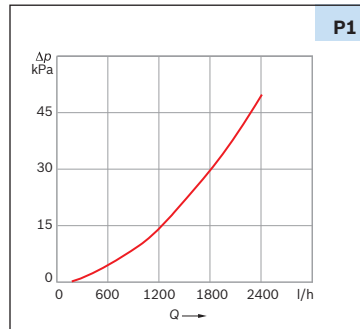

Performance curve (P)