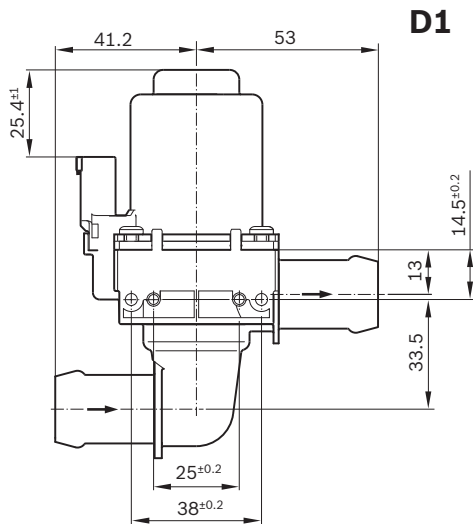

Switch-off valves

Family features:

- ▶ Proportional valve function possible
- ▶ Degree of protection: IP5K4
- ▶ Open when de-energized

Voltage	Part number	Pressure drop	Flow rate	Switchable pressure difference	Resistance	Dimensional drawing (D)	Wiring diagram (W)	Connector (C)	Performance curve (P)
		kPa	L/hr	kPa	Ω				
12 V	1 147 412 208	35	1500	150	12.4	D1	W1	C1	P1
24 V	1 147 412 205	35	1500	150	48	D1	W2	C1	P1
	1 147 412 218	35	1500	150	48	D2	W2	C1	P1

Switch-off valves

Wiring diagram (W)

Performance curve (P)

Mating connector (C)