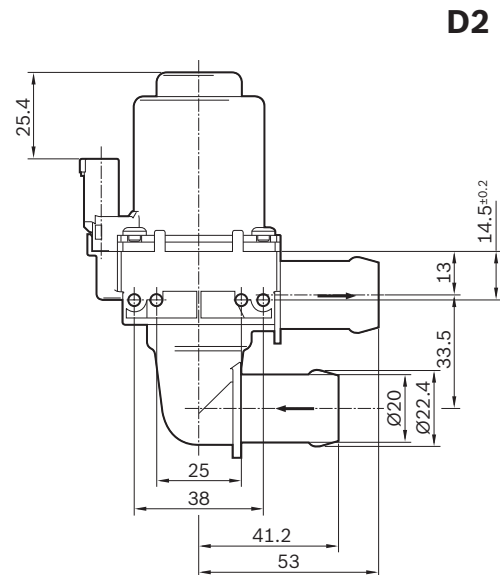

Switch-off valves

Family features:

- ▶ Proportional valve function possible
- ▶ Degree of protection: IP5K4
- ▶ Open when de-energized

Voltage	Part number	Pressure drop	Flow rate	Switchable pressure difference	Resistance	Dimensional drawing (D)	Wiring diagram (W)	Connector (C)	Performance curve (P)
		kPa	L/hr	kPa	Ω				
12 V	1 147 412 208	35	1500	150	12.4	D1	W1	C1	P1
24 V	1 147 412 205	35	1500	150	48	D1	W2	C1	P1
	1 147 412 218	35	1500	150	48	D2	W2	C1	P1

Switch-off valves

Wiring diagram (W)

Performance curve (P)

Mating connector (C)