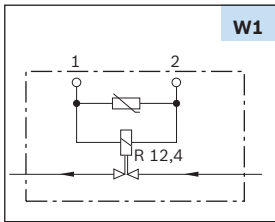

Switch-off valves

Family features:

- ▶ Proportional valve function possible
- ▶ Degree of protection: IP5K4
- ▶ Open when de-energized

Voltage	Part number	Pressure drop	Flow rate	Switchable pressure difference	Resistance	Dimensional drawing (D)	Wiring diagram (W)	Connector (C)	Performance curve (P)
		kPa	L/hr	kPa	Ω				
12 V	1 147 412 208	35	1500	150	12.4	D1	W1	C1	P1
24 V	1 147 412 205	35	1500	150	48	D1	W2	C1	P1
	1 147 412 218	35	1500	150	48	D2	W2	C1	P1

Switch-off valves

Wiring diagram (W)

Performance curve (P)

Mating connector (C)