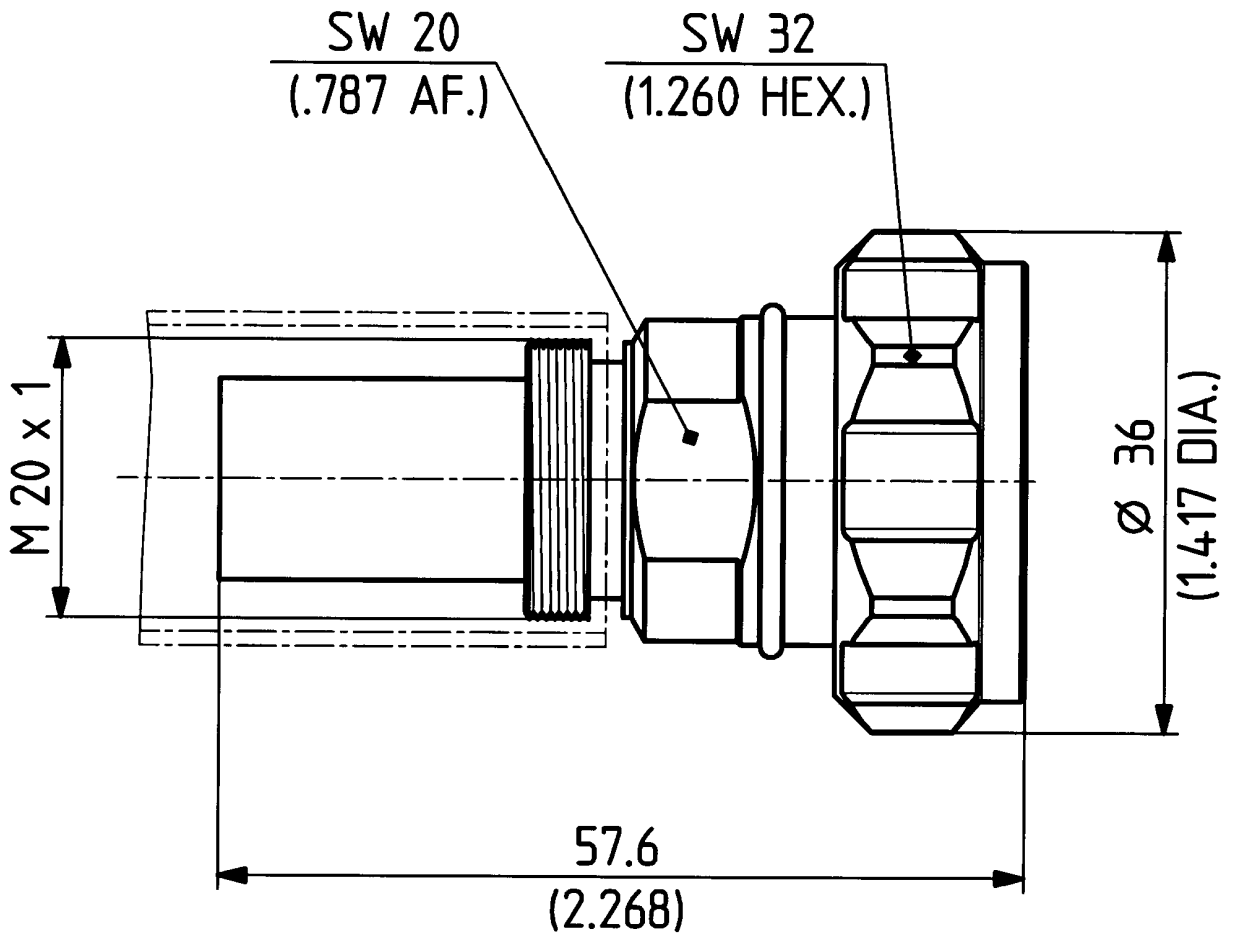

	date	sign
drawn	07.08.00	4515/CHU
checked	8.8.00	4727/gmm
approved	8.8.00	4727/gmm

H+S 701 4.4.8.05

scale

2 : 1

HUBER + SUHNER RFX

dimensions in mm

drawing number

4.13.33251_1

OZ drawing :

Index

a