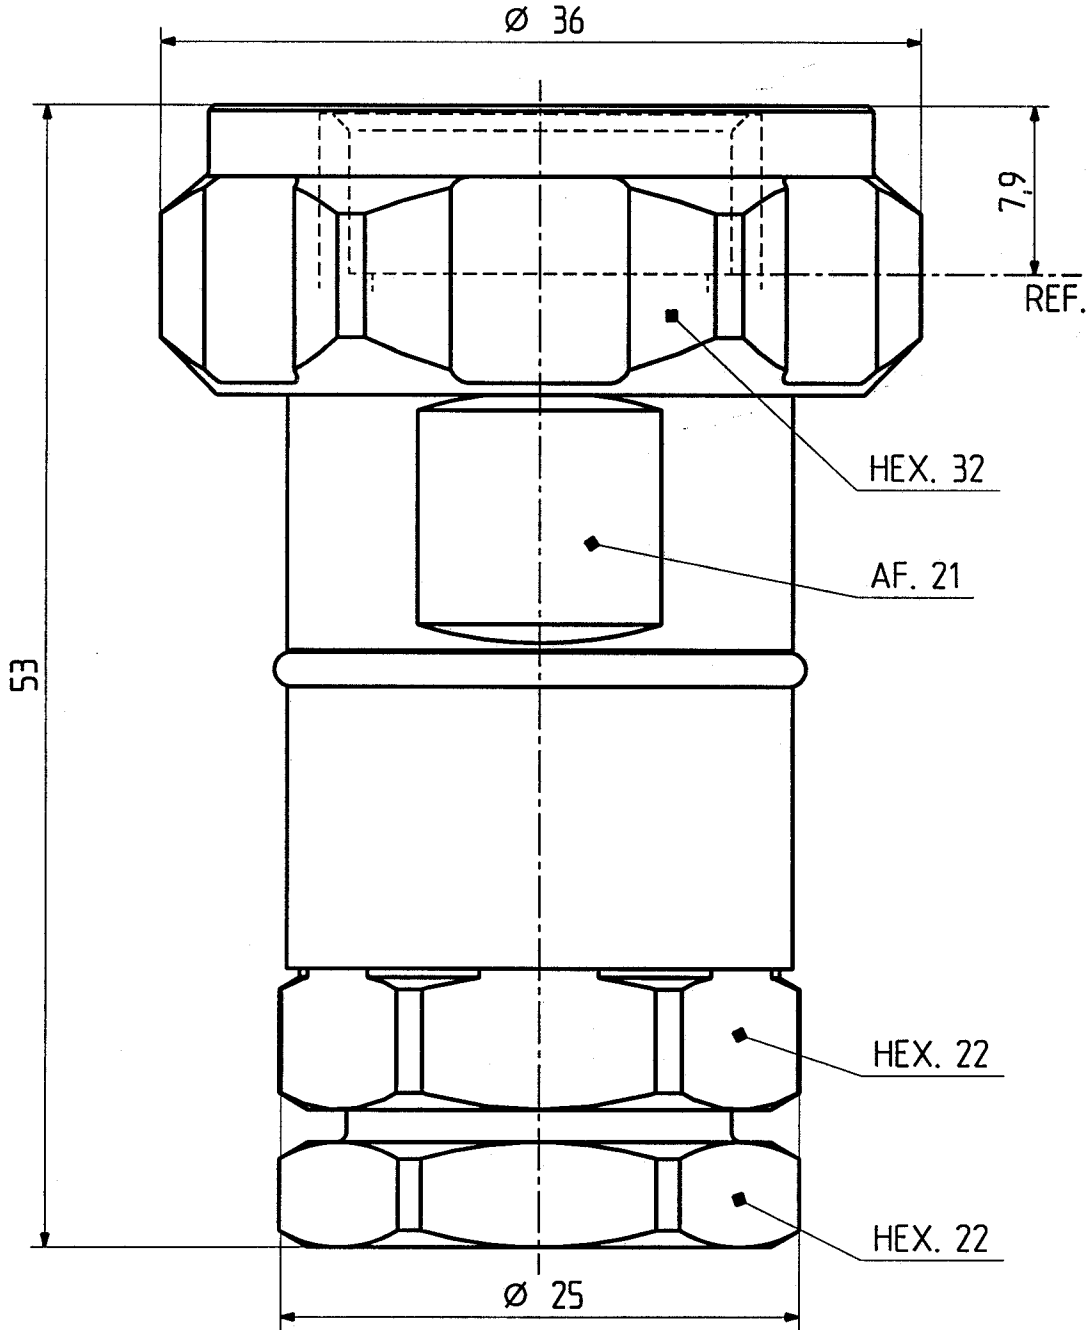

	date	sign
drawn	13.01.99	4726/Bom
checked	15.3.99	4283/kece
approved	15.3.99	4283/kece

cable shortening dimension

scale 1 : 1,6

H+S 701 448.05

scale

3 : 1

HUBER + SUHNER RFX

dimensions in mm

drawing number

4.13.31395

OZ drawing :

Index

a