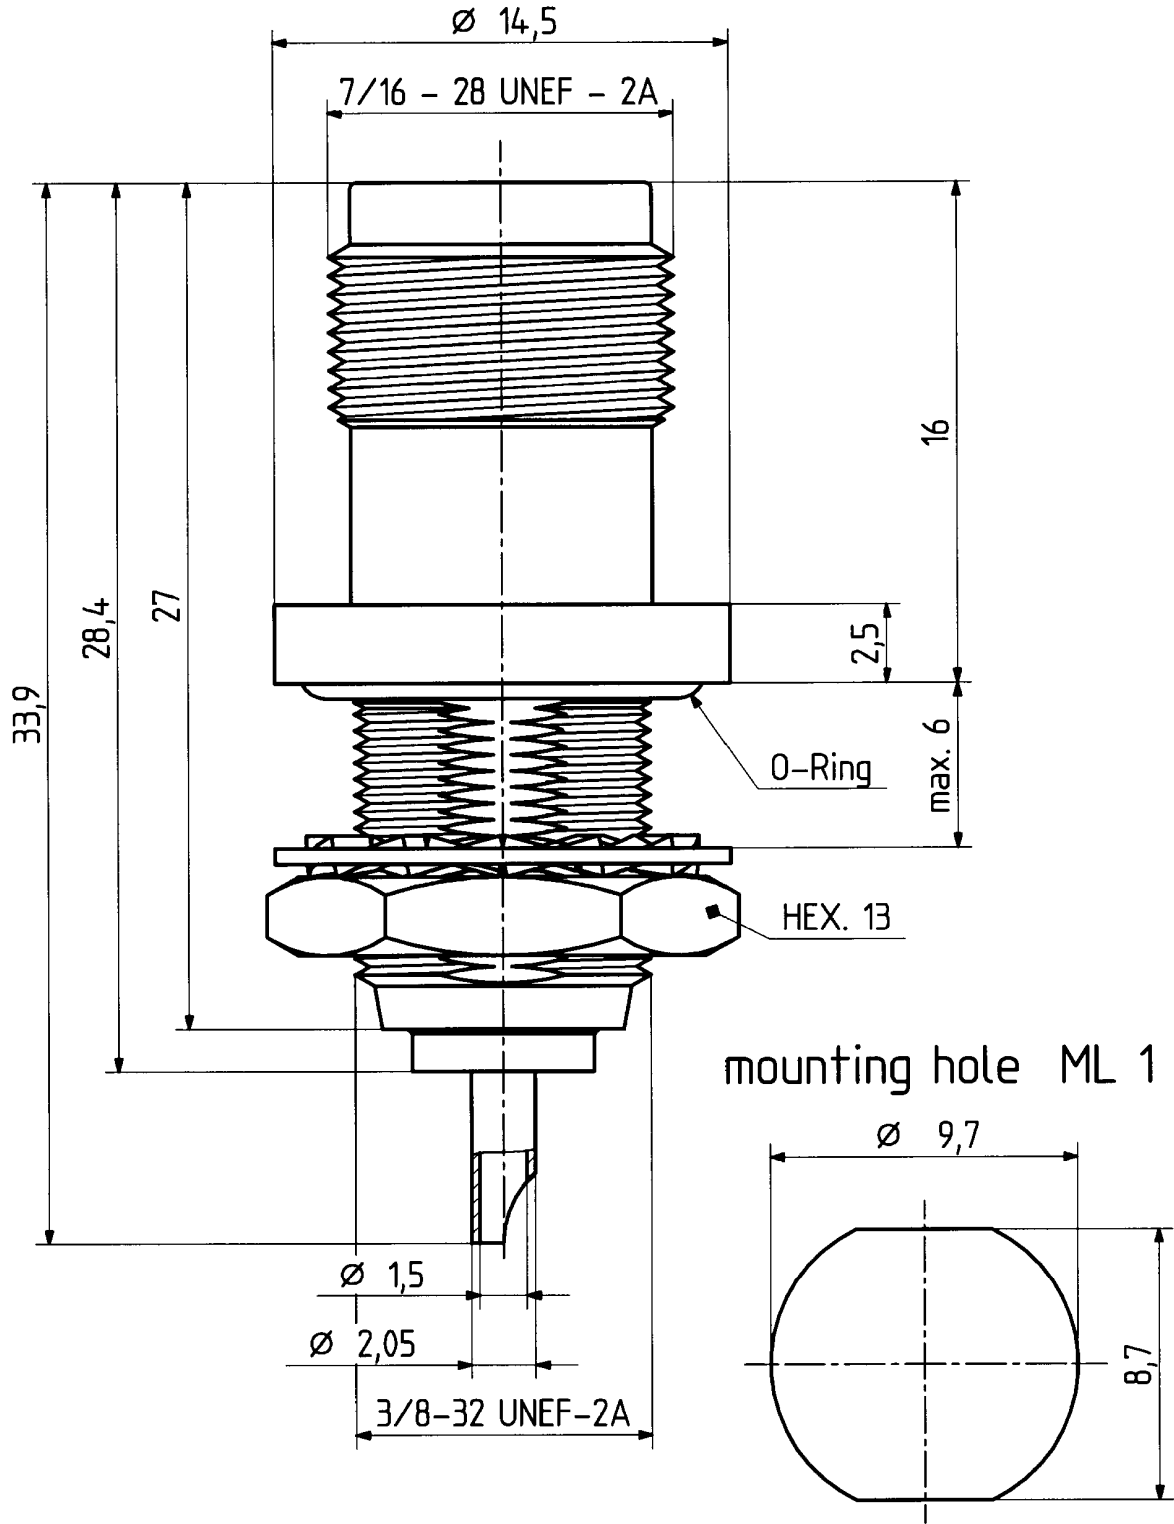

	date	sign
drawn	21.07.00	4726/KRI
checked	21.7.00	4718/YuB.
approved	27.7.00	4719/YuB.

H+S 701 4.4.8.05

scale  
4,5 : 1  
A

HUBER + SUHNER RFX

dimensions in mm

drawing number  
4.13.33356

OZ drawing :

Index  
a