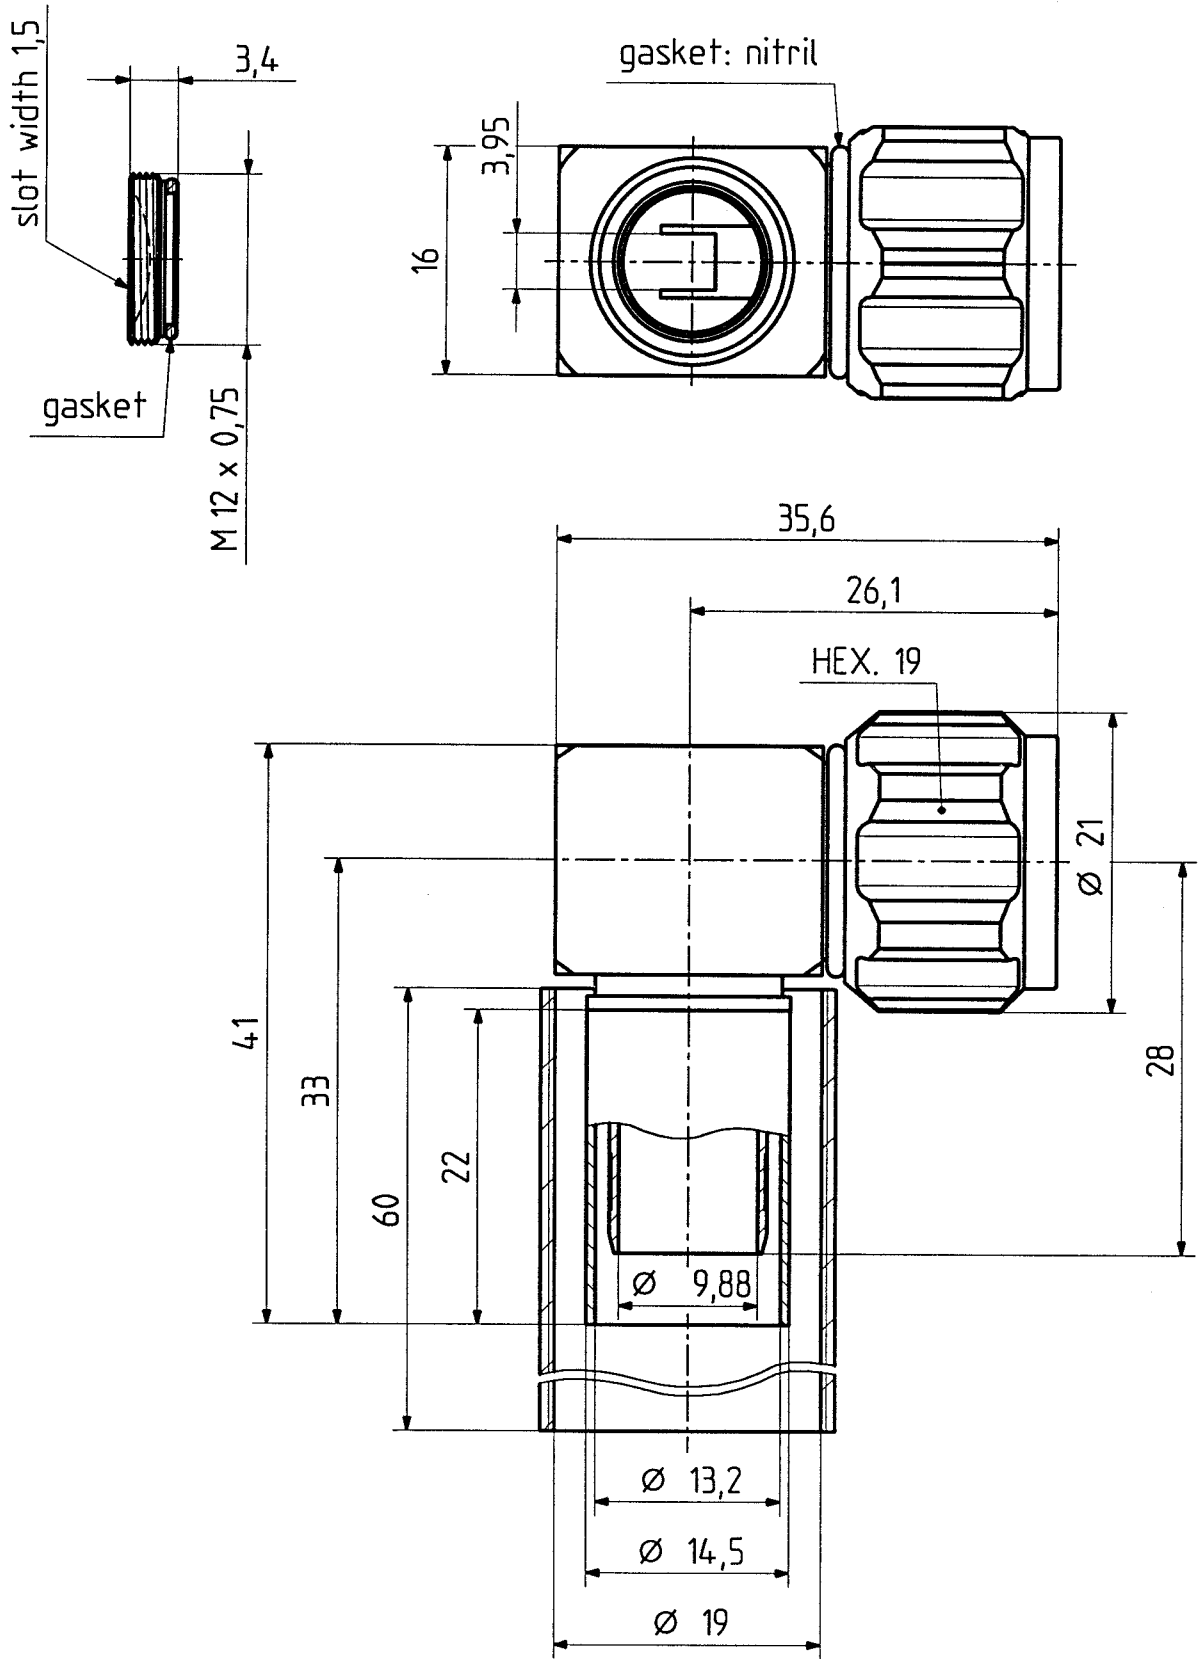

	date	sign
drawn	05.07.99	4726/Bom
checked	14.7.99	4727/1.109
approved	14.7.99	4727/1.109

scale

2 : 1

HUBER + SUHNER RFX

dimensions in mm

drawing number

4.13.32148

OZ drawing : 99.4.13.0632