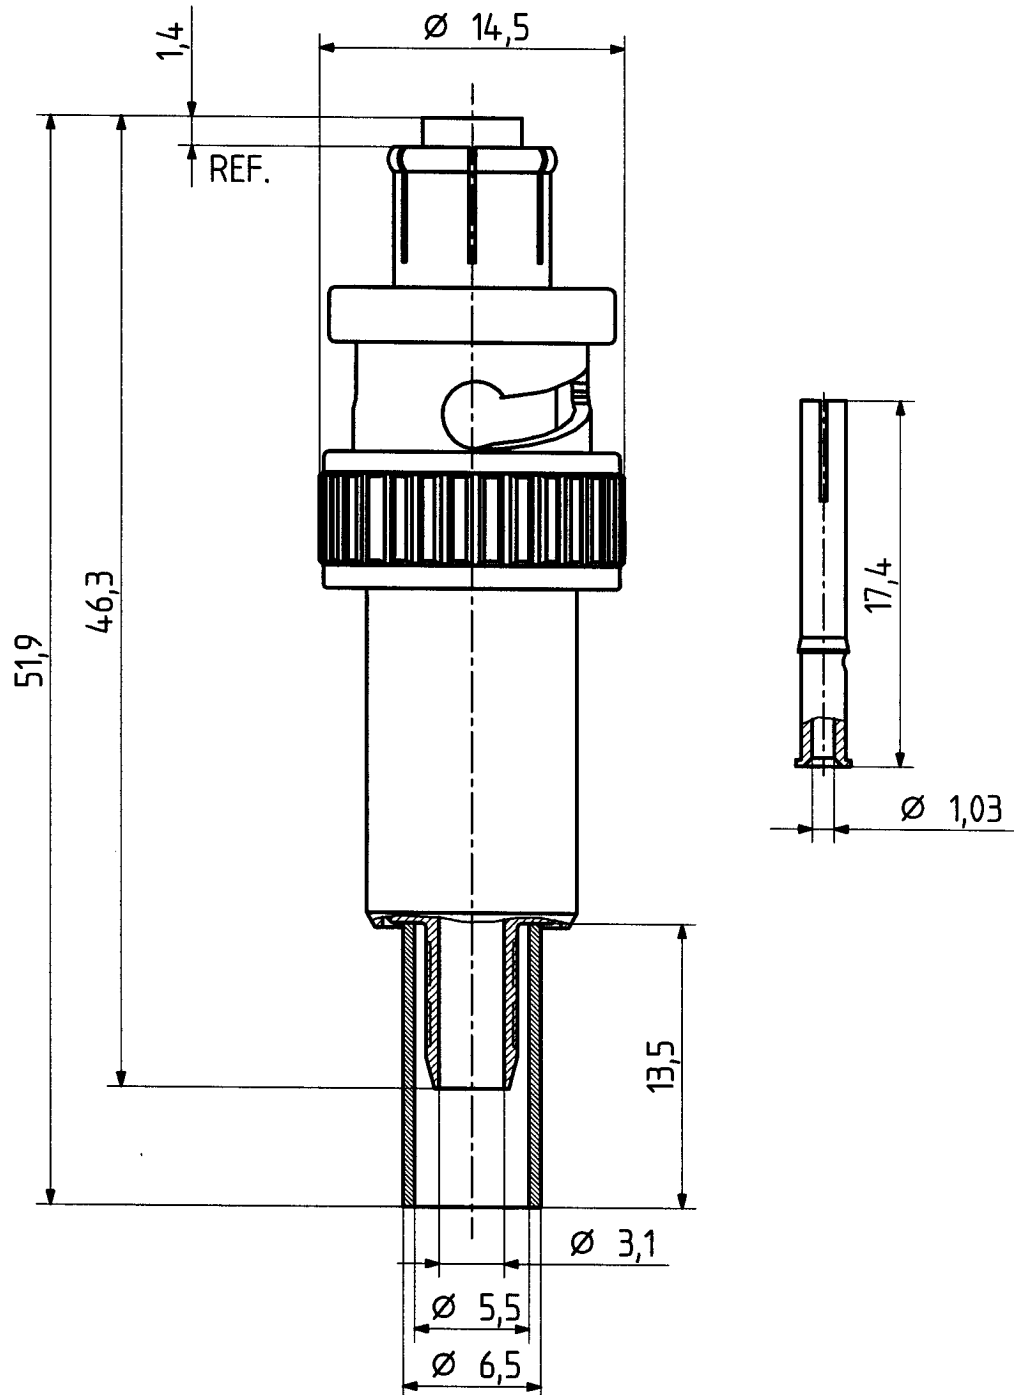

type : 11 SHV-50-3-1

	date	sign
drawn	13.06.02	4952/srm
checked	13.06.02	4953/kam
approved	13.06.02	4953/kam

cable shortening dimension

scale 1:1

scale

3:1

HUBER + SUHNER  
CH-ITC-RBS-CON

dimensions in mm

drawing number

4.13.34955

OZ drawing : OZ.

Index

a