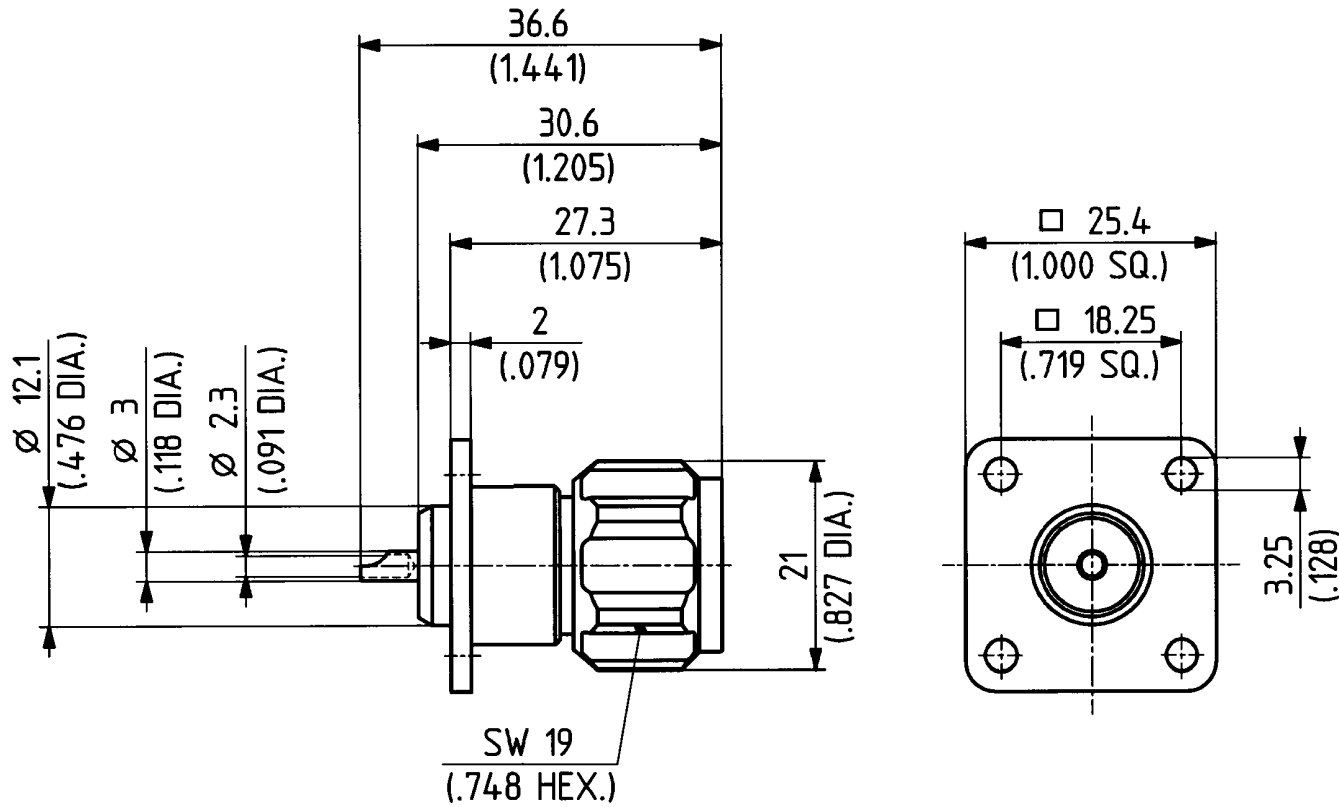

ML 16

	date	sign
drawn	04.09.00	4726/Bom
checked	04.09.00	4728/GK/1
approved	04.09.00	4728/GK/1

scale
2 : 1

dimensions in mm

HUBER + SUHNER RFX

OZ drawing :

drawing number
3.13.03330_1

index
c