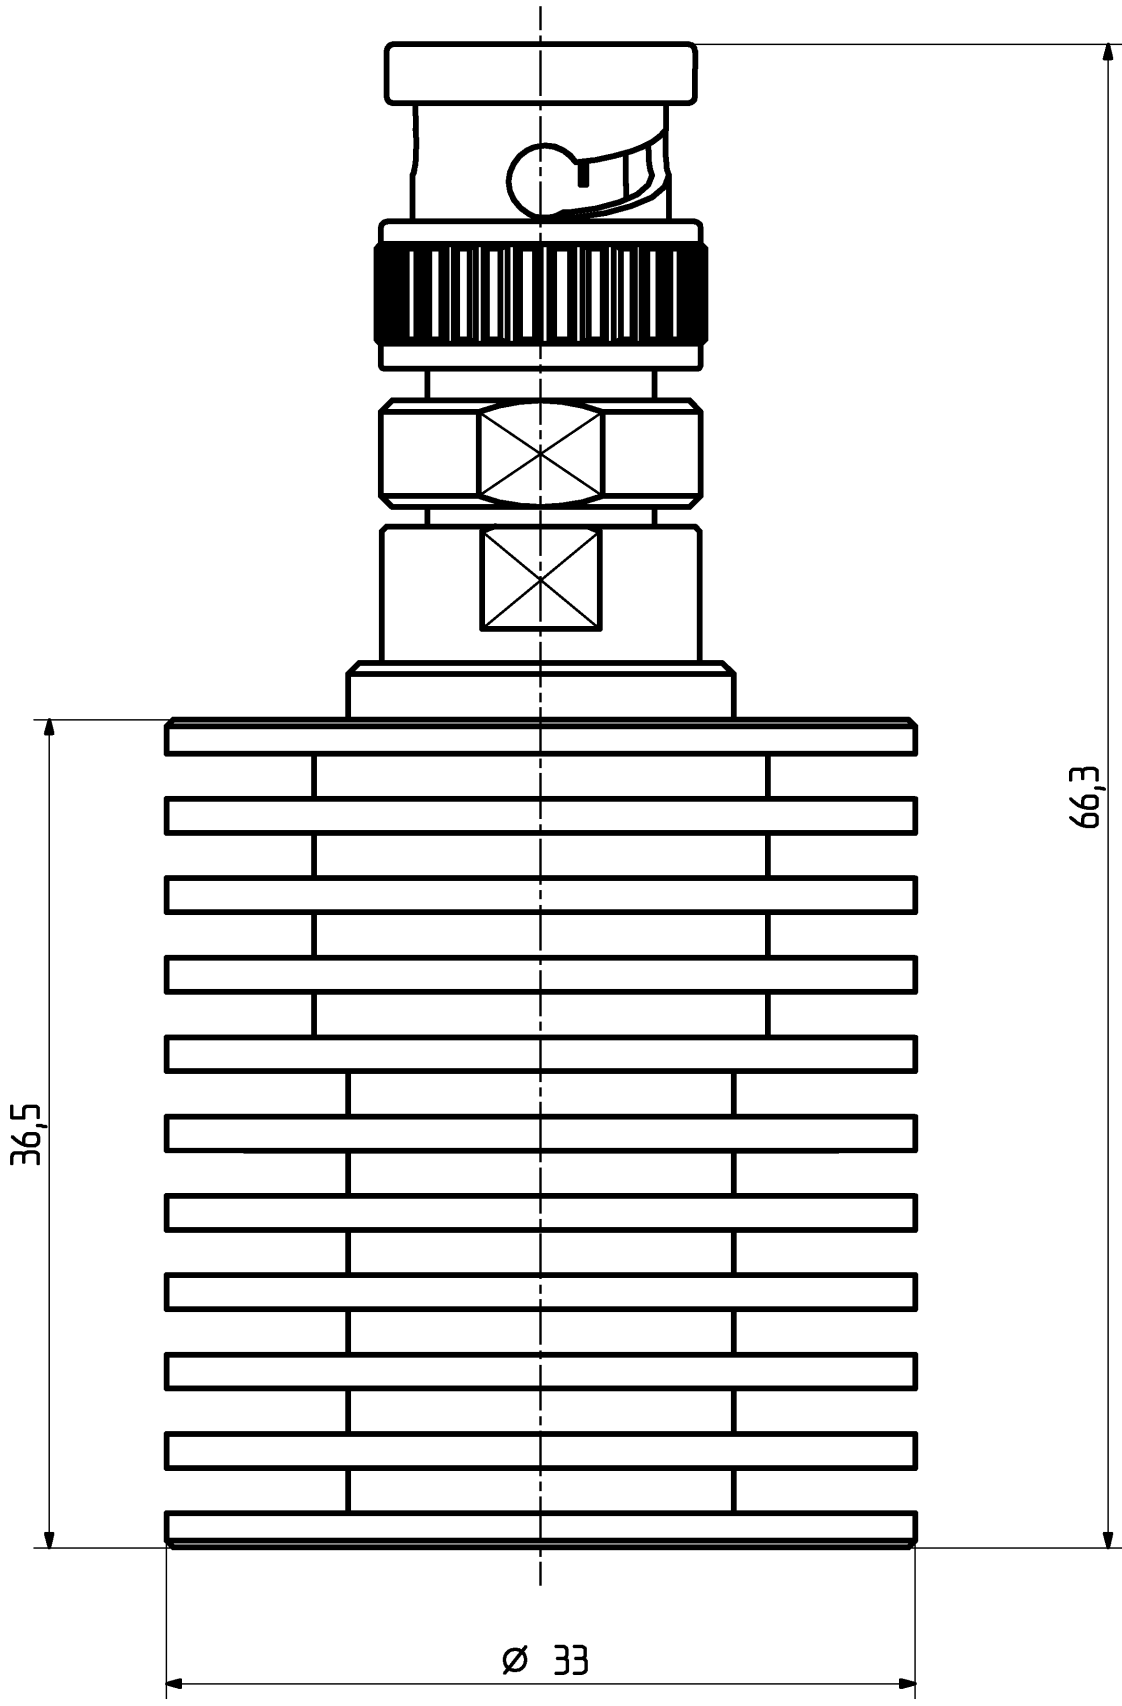

| | | |
|----------|---------------------|----------|
| | date | sign |
| drawn | 07.04.00 | 4527 thu |
| checked | see change document | |
| approved | see change document | |

H+S 701 448.05

scale

HUBER + SUHNER WL

drawing number

23 010 694

Index

a

dimensions in mm

OZ drawing :