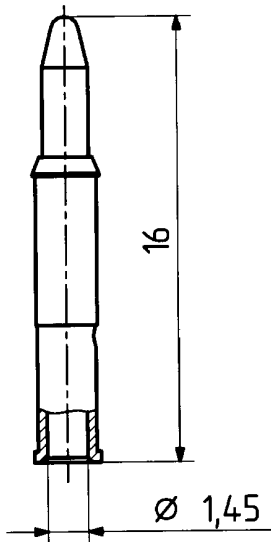

type : 11 N-50-4-63

	date	sign
drawn	31.07.00	4515/CHU
checked	25.08.00	4726 / Bom
approved	25.08.00	4726 / Bom

cable shortening dimension

scale 1:1

scale

4:1

HUBER + SUHNER RFX

dimensions in mm

drawing number

4.13.25080

Index

b

OZ drawing : OZ.95.4.13.1026