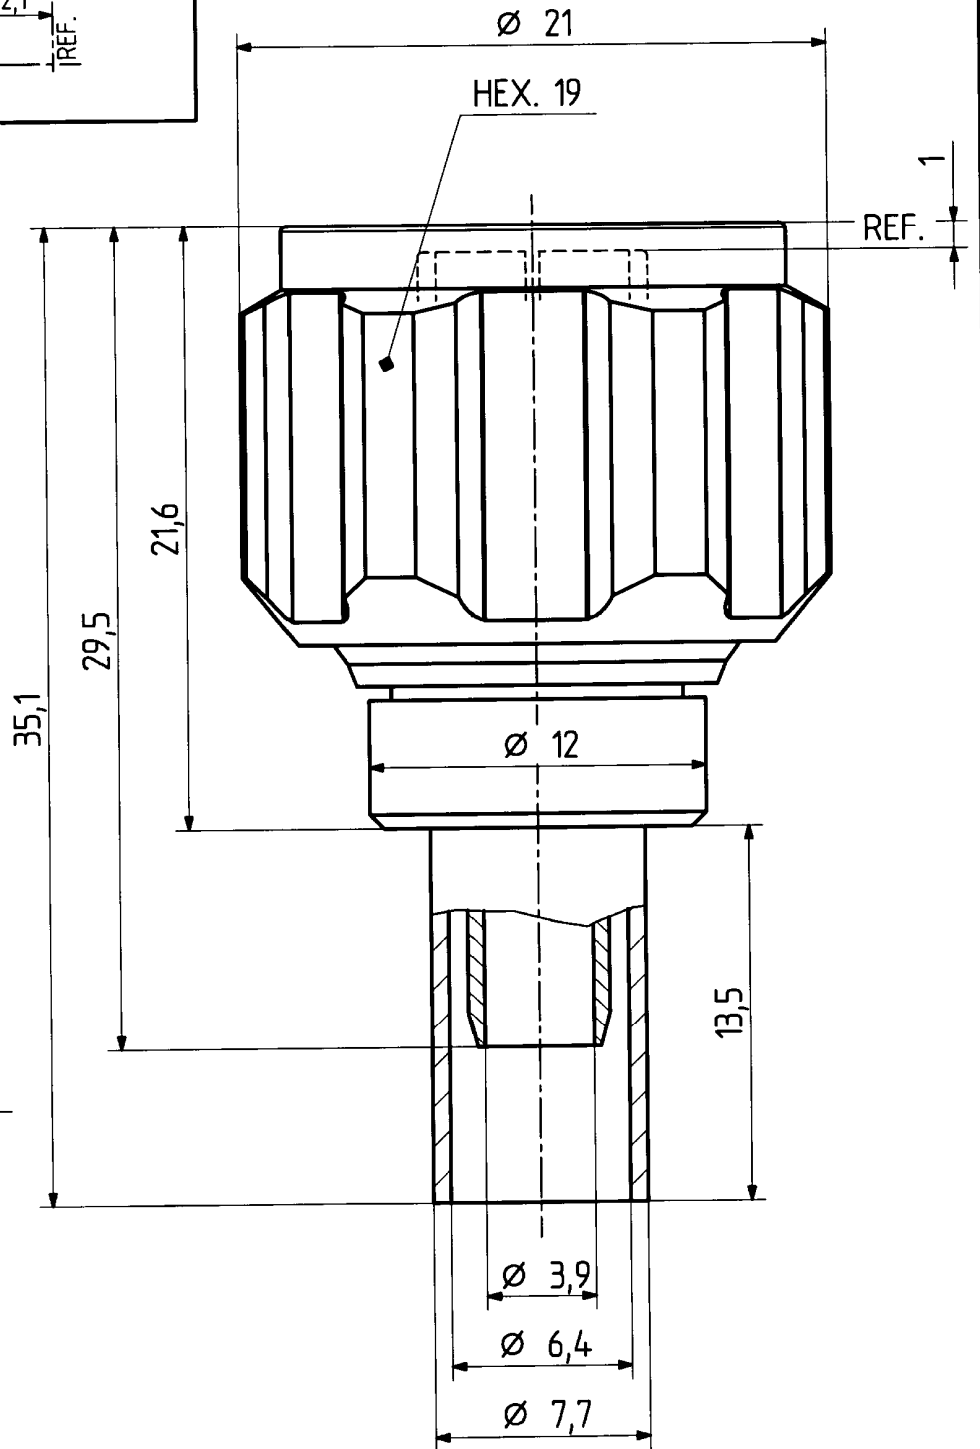

type : 11 N-50-4-63

	date	sign
drawn	31.07.00	4515/CHU
checked	25.08.00	4726 / Bom
approved	25.08.00	4726 / Bom

cable shortening dimension

scale 1:1

scale

4:1

HUBER + SUHNER RFX

dimensions in mm

drawing number

4.13.25080

Index

b

OZ drawing : OZ.95.4.13.1026