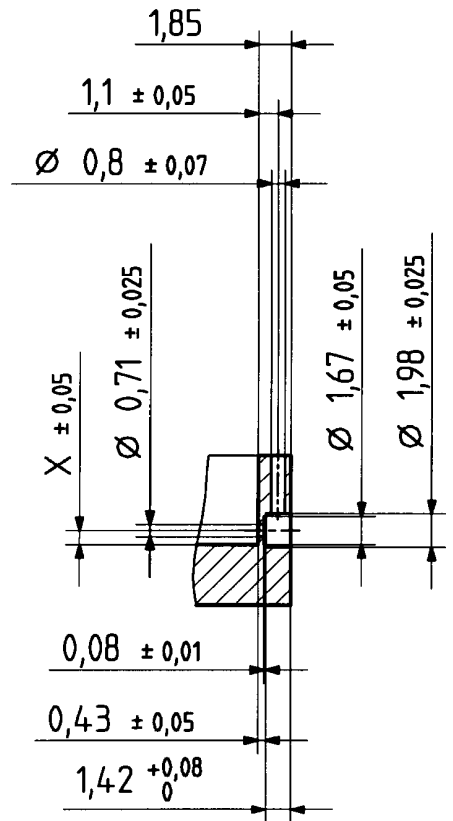

	date	sign
drawn	30.10.00	4726/Bom
checked	30.10.00	4557 <i>g.24</i>
approved	30.10.00	4557 <i>g.24</i>

Mounting hole ML 77
(2,5 : 1)

H+S 701 448.05

scale

5 : 1

HUBER + SUHNER RFX

dimensions in mm

drawing number

4.13.33539

Index

a

OZ drawing :