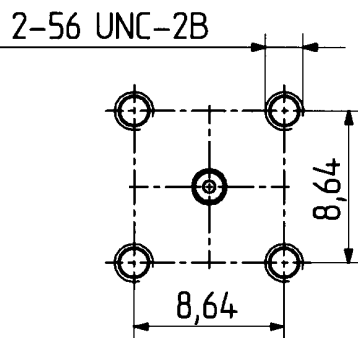

	date	sign
drawn	30.10.00	4726/Bom
checked	30.10.00	4557 <i>g.24</i>
approved	30.10.00	4557 <i>g.24</i>

Mounting hole ML 77
(2,5 : 1)

H+S 701 448.05

scale

5 : 1

HUBER + SUHNER RFX

dimensions in mm

drawing number

4.13.33539

Index

a

OZ drawing :