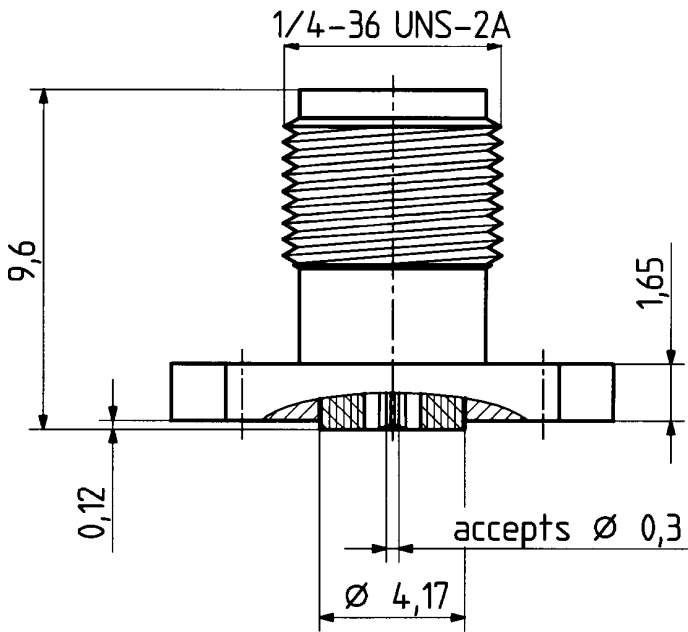

	date	sign
drawn	30.10.00	4726/Bom
checked	30.10.00	4557 <i>g.24</i>
approved	30.10.00	4557 <i>g.24</i>

Mounting hole ML 77
(2,5 : 1)

H+S 701 448.05

scale

5 : 1

HUBER + SUHNER RFX

dimensions in mm

drawing number

4.13.33539

Index

a

OZ drawing :