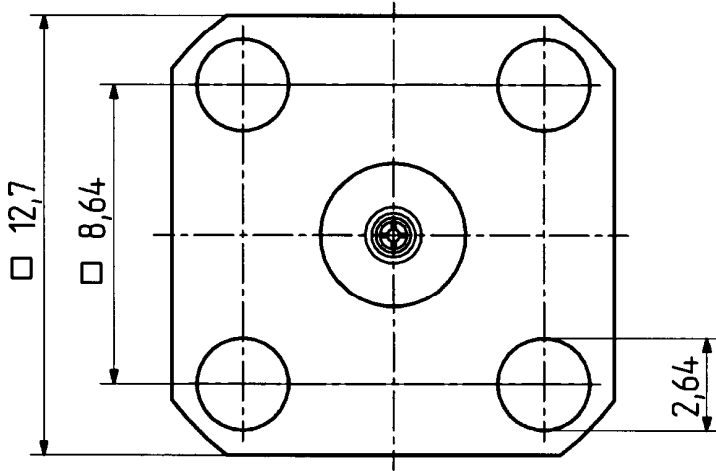

	date	sign
drawn	30.10.00	4726/Bom
checked	30.10.00	4557 <i>g.24</i>
approved	30.10.00	4557 <i>g.24</i>

Mounting hole ML 77
(2,5 : 1)

H+S 701 448.05

scale

5 : 1

HUBER + SUHNER RFX

dimensions in mm

drawing number

4.13.33539

Index

a

OZ drawing :