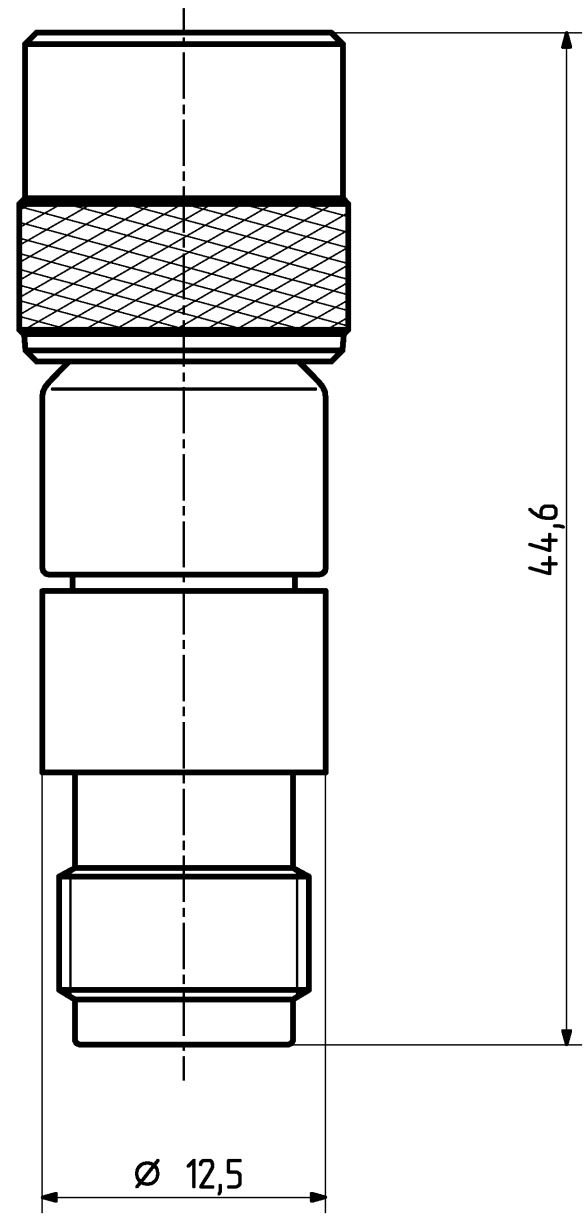

	date	sign
drawn	11.04.00	4527 thu
checked	see change document	
approved	see change document	

H+S 701 448.05

scale

HUBER + SUHNER WL

drawing number
 23 010 848

OZ drawing :

Index
 a

dimensions in mm