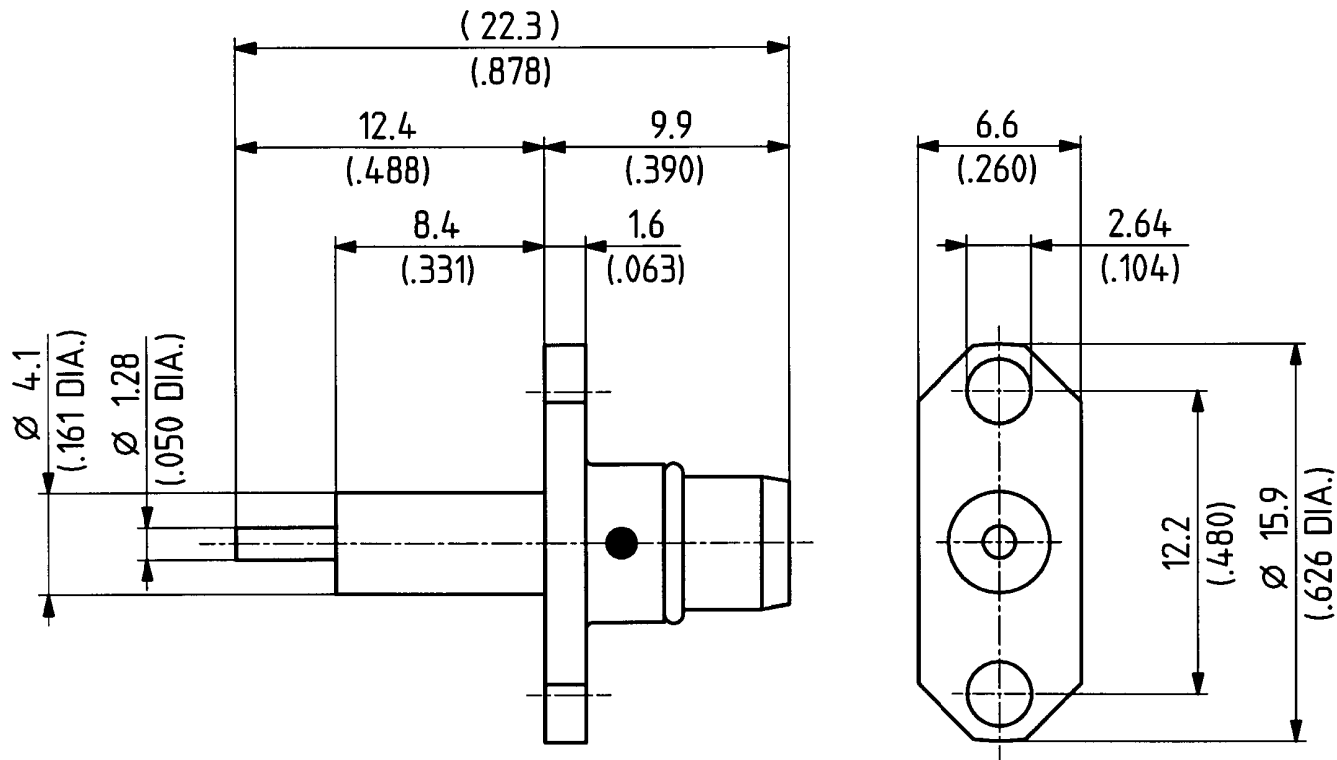

	date	sign
drawn	10.04.00	4.726/KRI
checked	18.4.00	4.726/vb
approved	18.4.00	4.726/vb

scale
5:1

dimensions in mm

HUBER + SUHNER RFX

OZ drawing :

drawing number
3.13.17752_1

Index
b