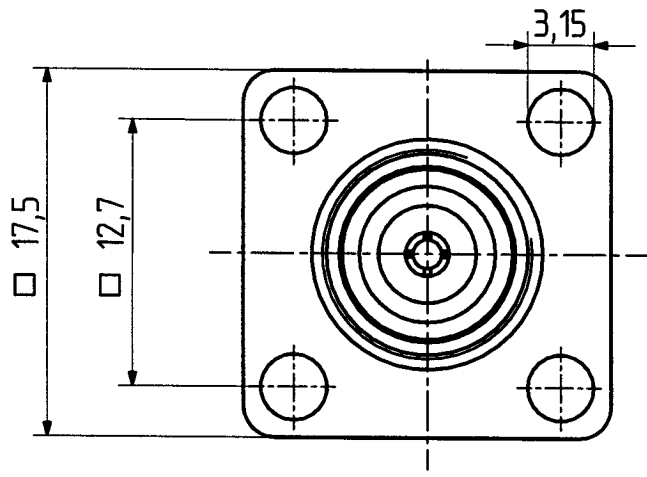

type : 25 TNC-50-3-9

	date	sign
drawn	22.04.02	4515/H.G.
checked	22.04.02	4726/Born
approved	22.04.02	4726/Born

cable shortening dimension

scale 2:1

scale
3:1

HUBER + SUHNER
CH-ITC-RBS-CON

dimensions in mm

drawing number
4.13.33362