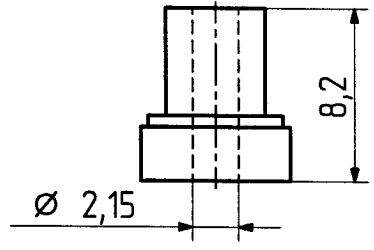

type : 25 TNC-50-3-9

	date	sign
drawn	22.04.02	4515/H.G.
checked	22.04.02	4726/Born
approved	22.04.02	4726/Born

cable shortening dimension

scale 2:1

scale
3:1

HUBER + SUHNER
CH-ITC-RBS-CON

dimensions in mm

drawing number
4.13.33362