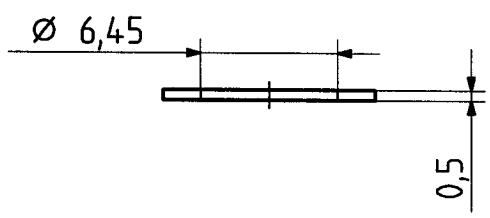

type : 25 TNC-50-3-9

	date	sign
drawn	22.04.02	4515/H.G.
checked	22.04.02	4726/Born
approved	22.04.02	4726/Born

cable shortening dimension

scale 2:1

scale
3:1

HUBER + SUHNER
CH-ITC-RBS-CON

dimensions in mm

drawing number
4.13.33362