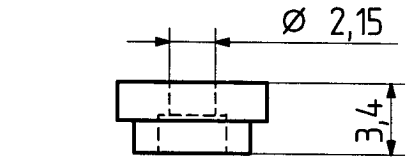

type : 25 TNC-50-3-9

	date	sign
drawn	22.04.02	4515/H.G.
checked	22.04.02	4726/Born
approved	22.04.02	4726/Born

cable shortening dimension

scale 2:1

scale
3:1

HUBER + SUHNER
CH-ITC-RBS-CON

dimensions in mm

drawing number
4.13.33362