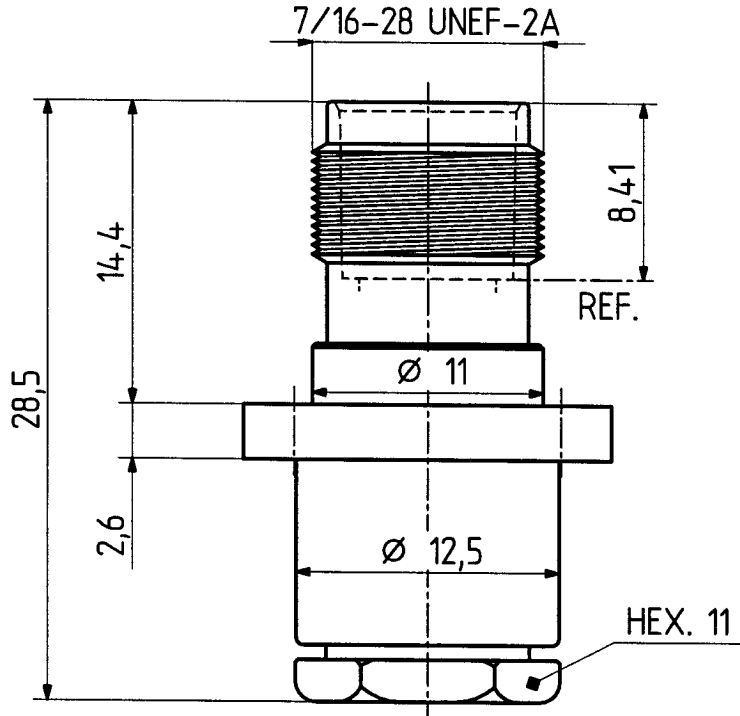

type : 25 TNC-50-3-9

	date	sign
drawn	22.04.02	4515/H.G.
checked	22.04.02	4726/Born
approved	22.04.02	4726/Born

cable shortening dimension

scale 2:1

scale
3:1

HUBER + SUHNER
CH-ITC-RBS-CON

dimensions in mm

drawing number
4.13.33362