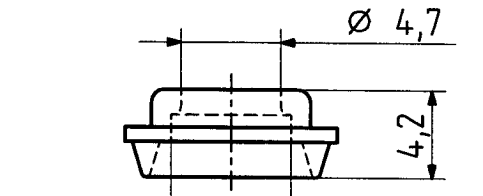

type : 25 TNC-50-3-9

	date	sign
drawn	22.04.02	4515/H.G.
checked	22.04.02	4726/Born
approved	22.04.02	4726/Born

cable shortening dimension

scale 2:1

scale
3:1

HUBER + SUHNER
CH-ITC-RBS-CON

dimensions in mm

drawing number
4.13.33362