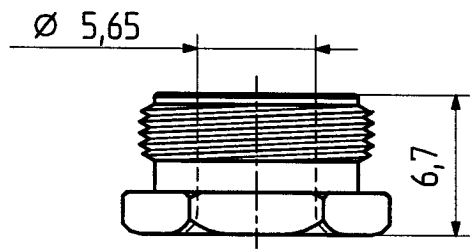

type : 25 TNC-50-3-9

	date	sign
drawn	22.04.02	4515/H.G.
checked	22.04.02	4726/Born
approved	22.04.02	4726/Born

cable shortening dimension

scale 2:1

scale
3:1

HUBER + SUHNER
CH-ITC-RBS-CON

dimensions in mm

drawing number
4.13.33362