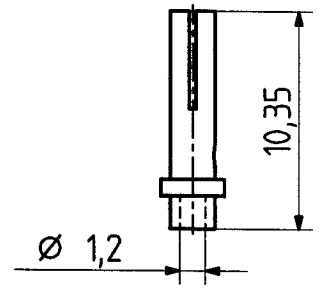

type : 25 TNC-50-3-9

	date	sign
drawn	22.04.02	4515/H.G.
checked	22.04.02	4726/Born
approved	22.04.02	4726/Born

cable shortening dimension

scale 2:1

scale
3:1

HUBER + SUHNER
CH-ITC-RBS-CON

dimensions in mm

drawing number
4.13.33362

index
b

OZ drawing : OZ.