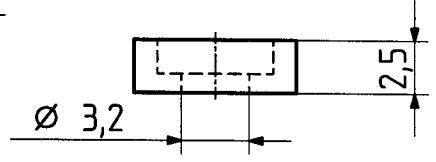

type : 25 TNC-50-3-9

	date	sign
drawn	22.04.02	4515/H.G.
checked	22.04.02	4726/Born
approved	22.04.02	4726/Born

cable shortening dimension

scale 2:1

scale
3:1

HUBER + SUHNER
CH-ITC-RBS-CON

dimensions in mm

drawing number
4.13.33362