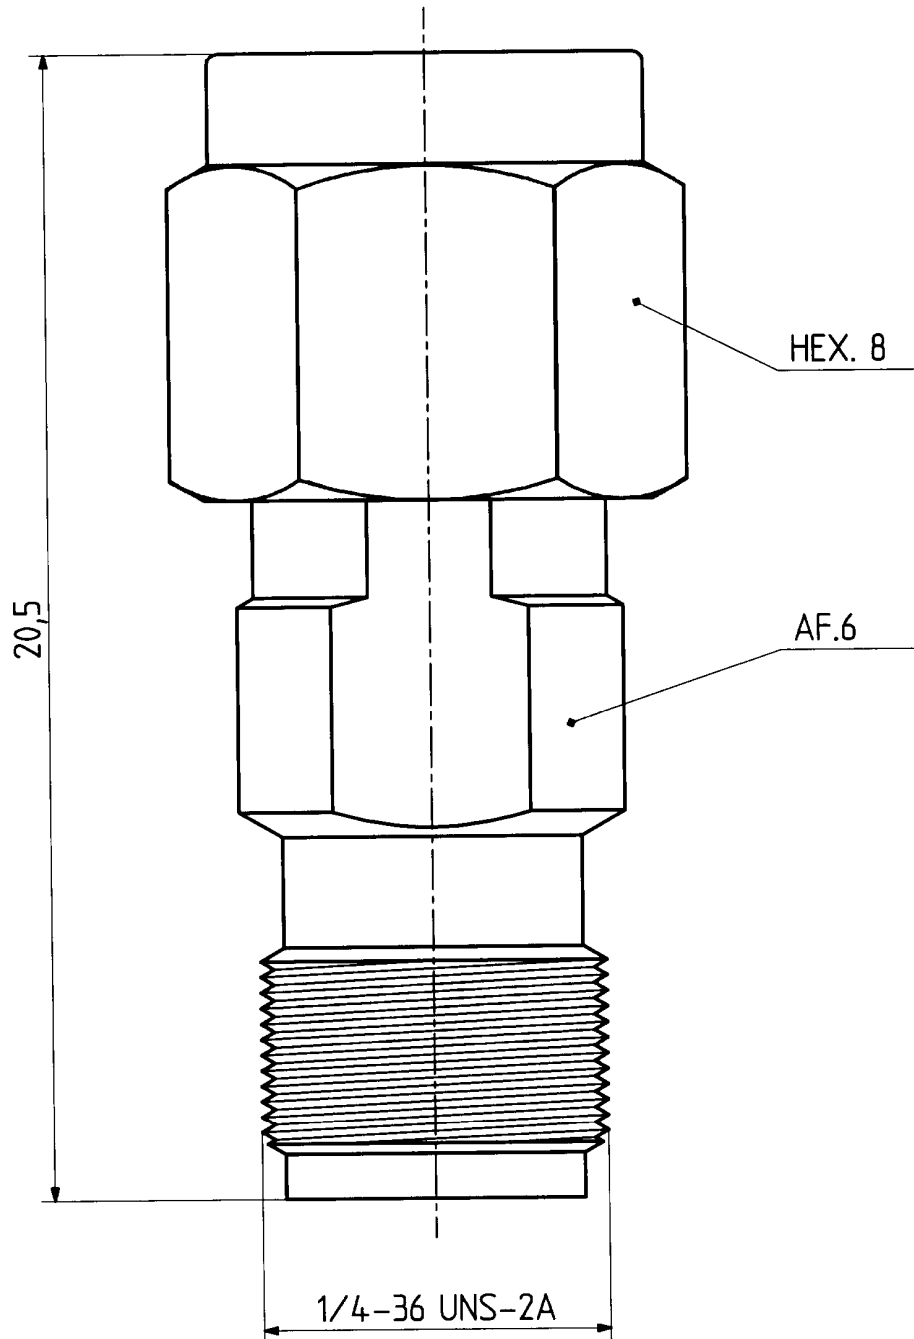

	date	sign
drawn	19.11.99	4121/CHI
checked	02.12.99	4359/F20
approved	02.12.99	4359/F20

scale
8 : 1

HUBER + SUHNER RFX

dimensions in mm

drawing number

4.13.31976

Index

a