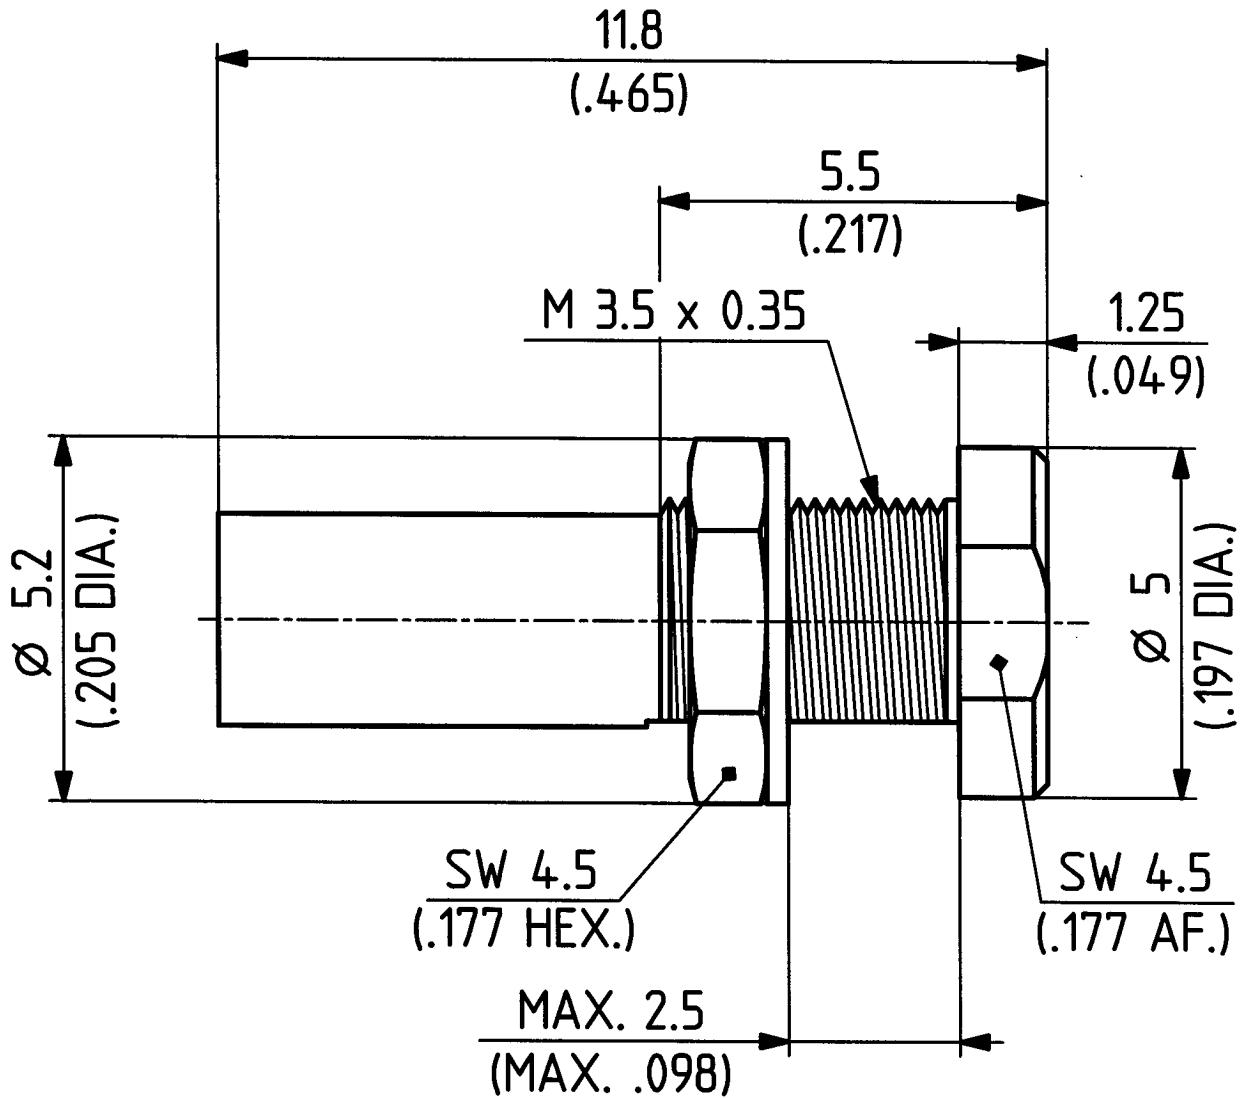

type : 24 MMCX-50-1-1 ML 68

	date	sign
drawn	05.02.03	4726/Bom
checked		
approved		

24 MMCX-50-1-9
24 MMCX-50-2-1

scale

10 : 1

HUBER + SUHNER
CH-ITC-RBS-CON

dimensions in mm

drawing number

4.13.18548_1

Index

C

OZ drawing : OZ.