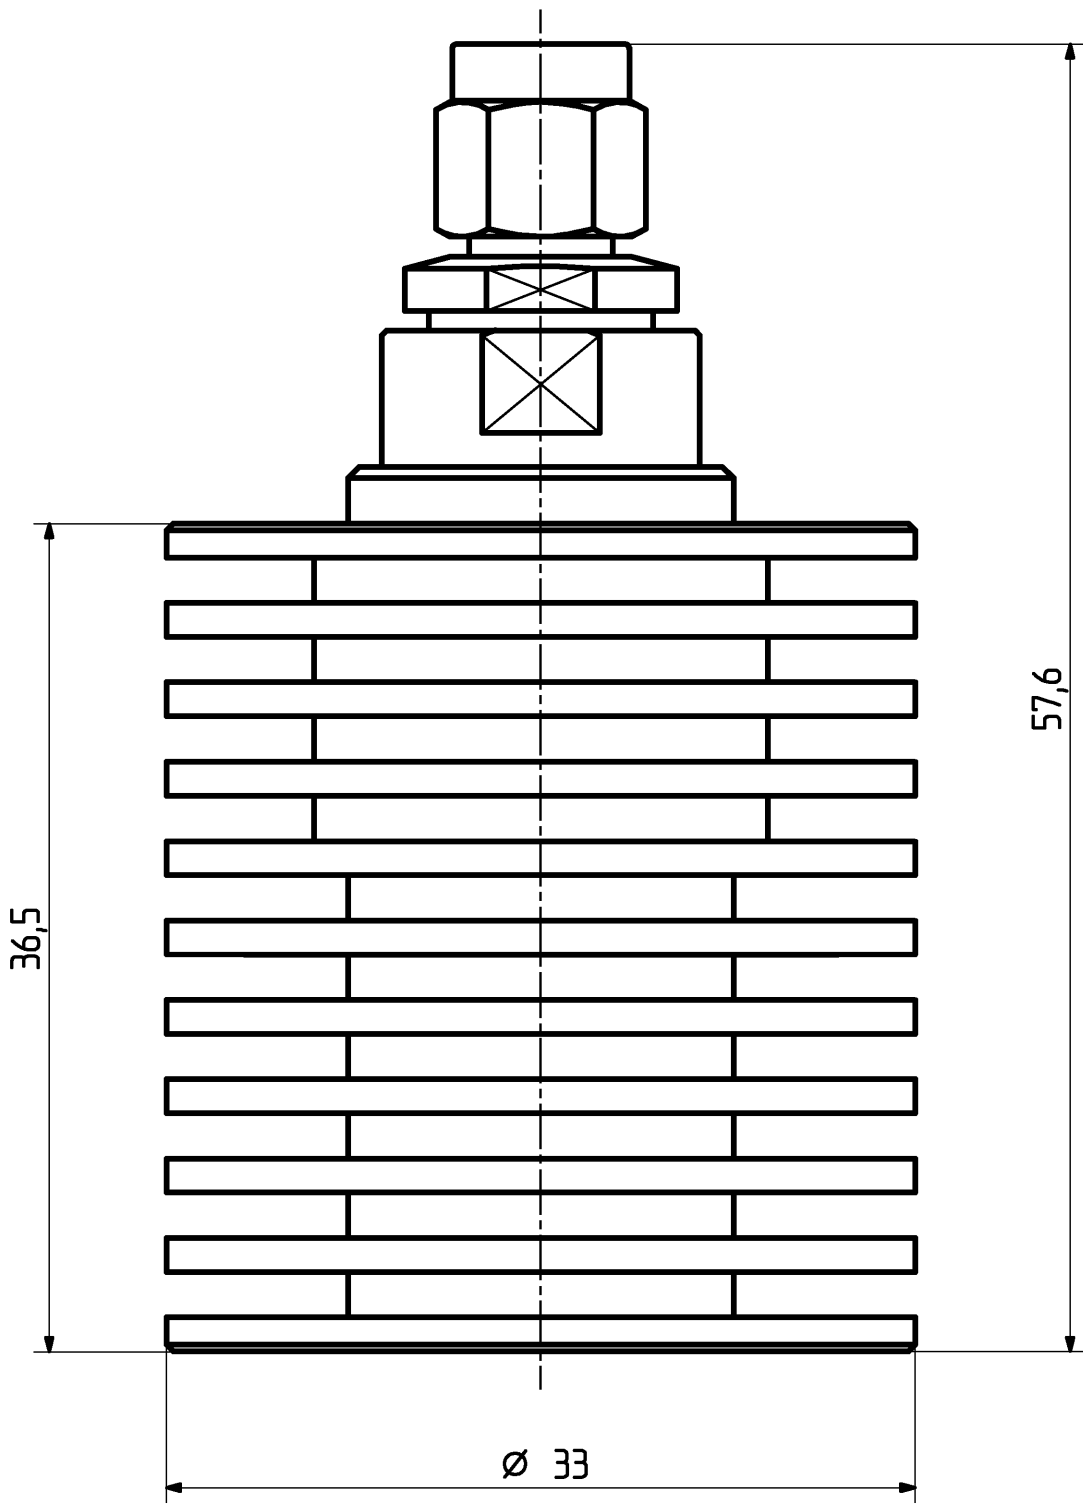

type : 6515.19.A

	date	sign
drawn	07.04.00	4527 thu
checked	see change document	
approved	see change document	

This drawing is copyright. Information contained thereon is supplied in confidence and must not be used for any other purpose than which it was supplied, or be reproduced without written permission of the owners.

Diese Zeichnung ist unser geistiges Eigentum und darf ohne unsere ausdrückliche Einwilligung weder kopiert, vervielfältigt, noch Drittpersonen oder Konkurrenzfirmen zugänglich gemacht werden.

H+S 701 448.05

scale

HUBER + SUHNER WL

drawing number

23 010 696

Index

a

dimensions in mm

OZ drawing :