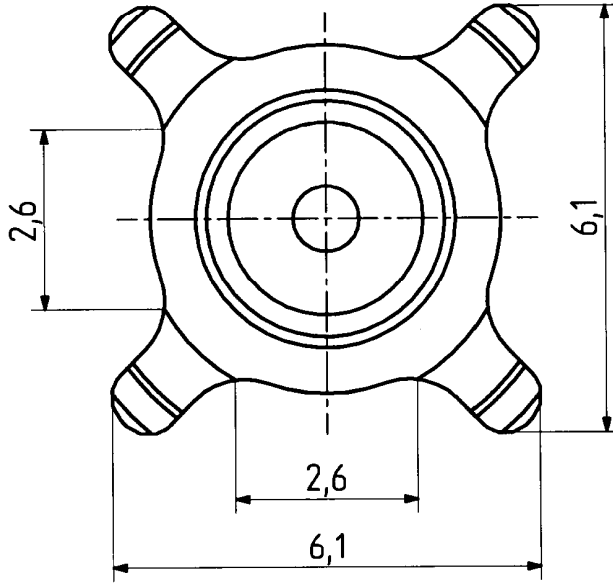

type : 82 SMB-50-0-17

	date	sign
drawn	18.04.00	4101/MUK
checked	25.4.00	4197/9a
approved	25.4.00	4197/6a

mounting hole

scale

10 : 1

HUBER + SUHNER RFX

dimensions in mm

drawing number