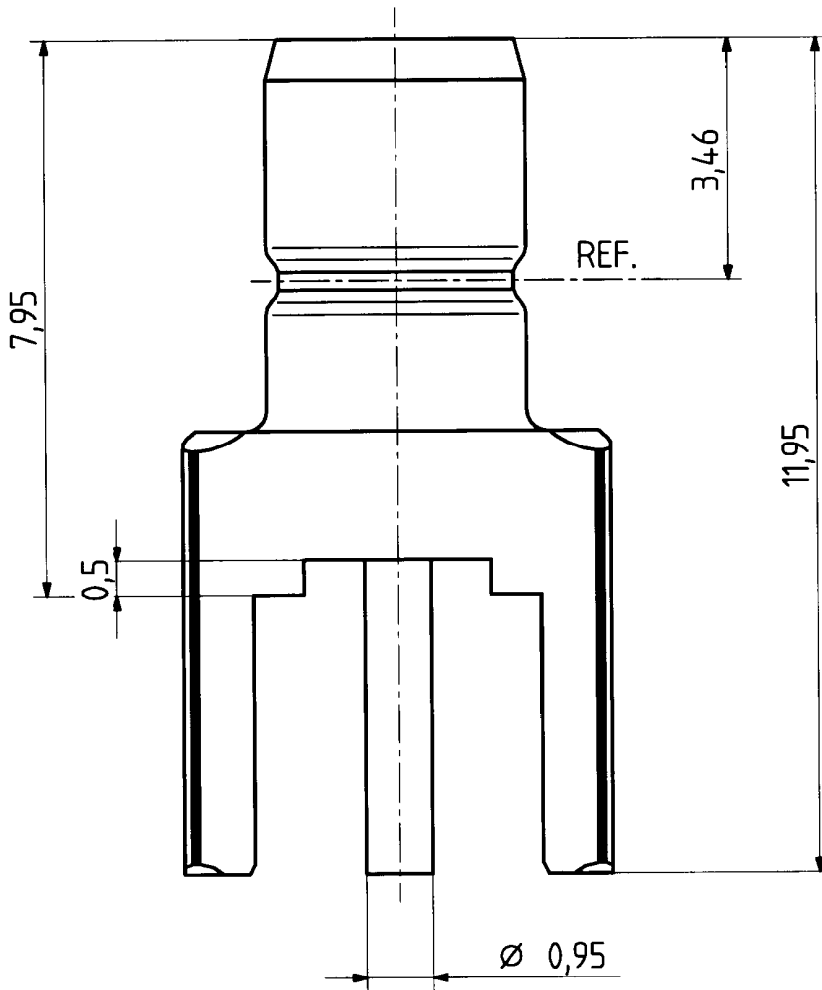

type : 82 SMB-50-0-17

	date	sign
drawn	18.04.00	4101/MUK
checked	25.4.00	4197/9a
approved	25.4.00	4197/6a

mounting hole

scale

10 : 1

HUBER + SUHNER RFX

dimensions in mm

drawing number

4.13.32078

Index

a

OZ drawing : 02.99.4.13.5837