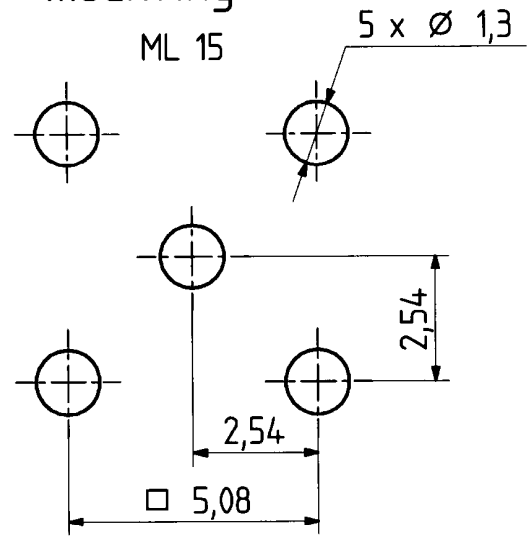

type : 82 SMB-50-0-17

	date	sign
drawn	18.04.00	4101/MUK
checked	25.4.00	4197/9a
approved	25.4.00	4197/6a

mounting hole

scale

10 : 1

HUBER + SUHNER RFX

dimensions in mm

drawing number

4.13.32078

Index

a

OZ drawing : 02.99.4.13.5837