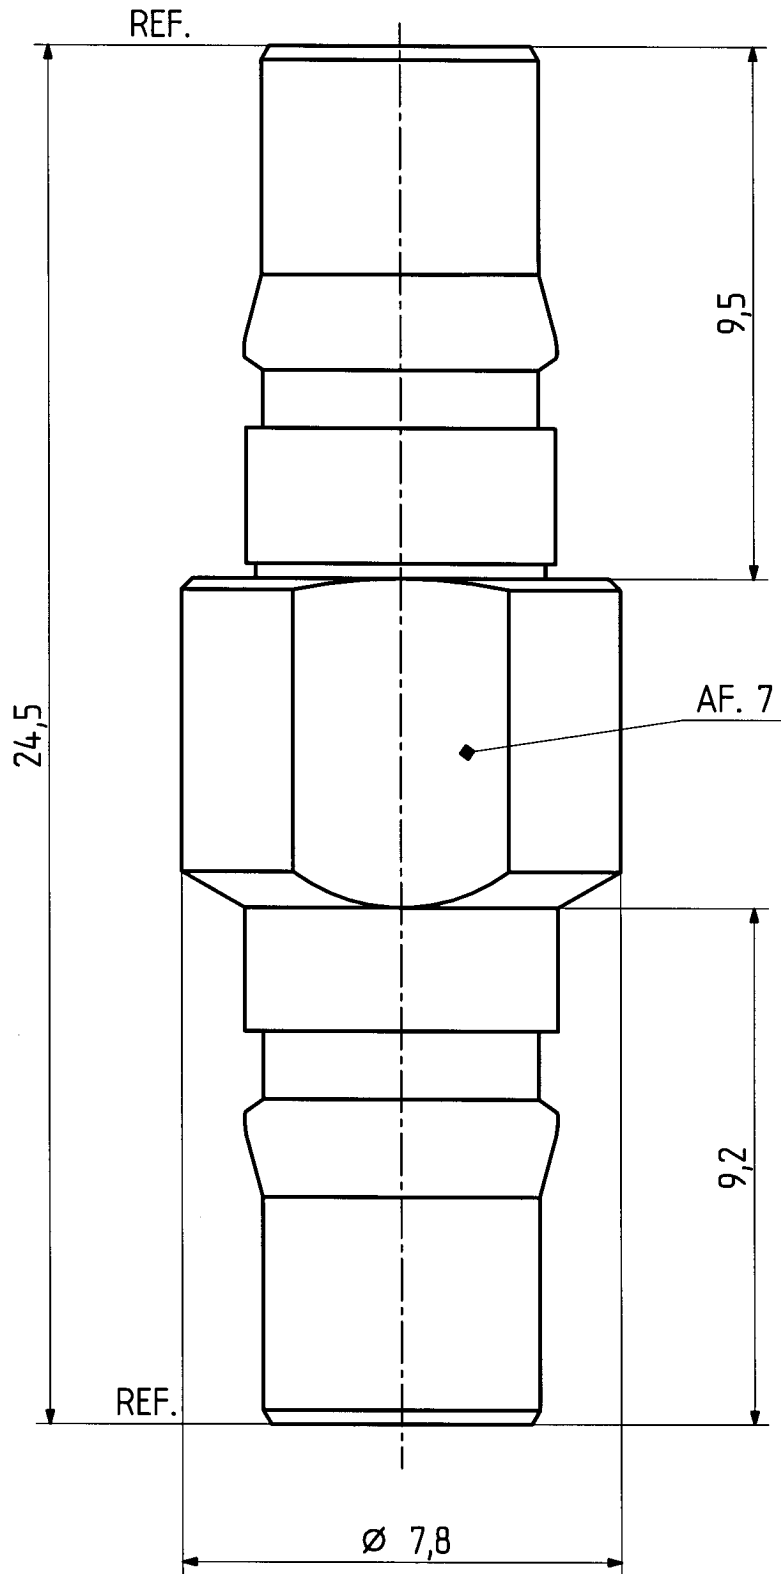

	date	sign
drawn	20.07.01	4.952/srm
checked	20.7.01	<i>[Signature]</i>
approved	20.07.01	4662/ <i>[Signature]</i>

H+S 701 448.05

scale

8:1

HUBER + SUHNER
CH-ITC-RBS-CON

dimensions in mm

drawing number

4.13.34261

Index

b

OZ drawing :