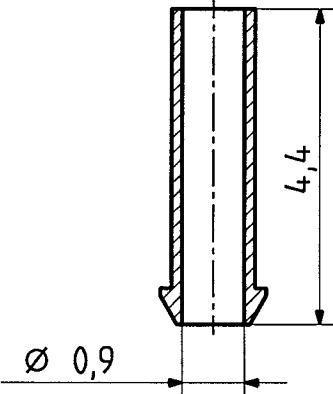

	date	sign
drawn	28.01.99	4540/PM
checked	30.3.99	4587/LL
approved	22.4.99	4587/LL

cable shortening dimension

scale 1.5:1

mounting hole

ML 11

scale

10:1

HUBER + SUHNER RFX

dimensions in mm

drawing number

4.13.31367

OZ drawing :

Index

a