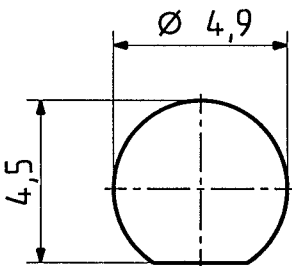

	date	sign
drawn	28.01.99	4540/PM
checked	30.3.99	4587/LL
approved	22.4.99	4587/LL

cable shortening dimension

scale 1.5:1

mounting hole

ML 11

scale

10:1

HUBER + SUHNER RFX

dimensions in mm

drawing number

4.13.31367

OZ drawing :

Index

a