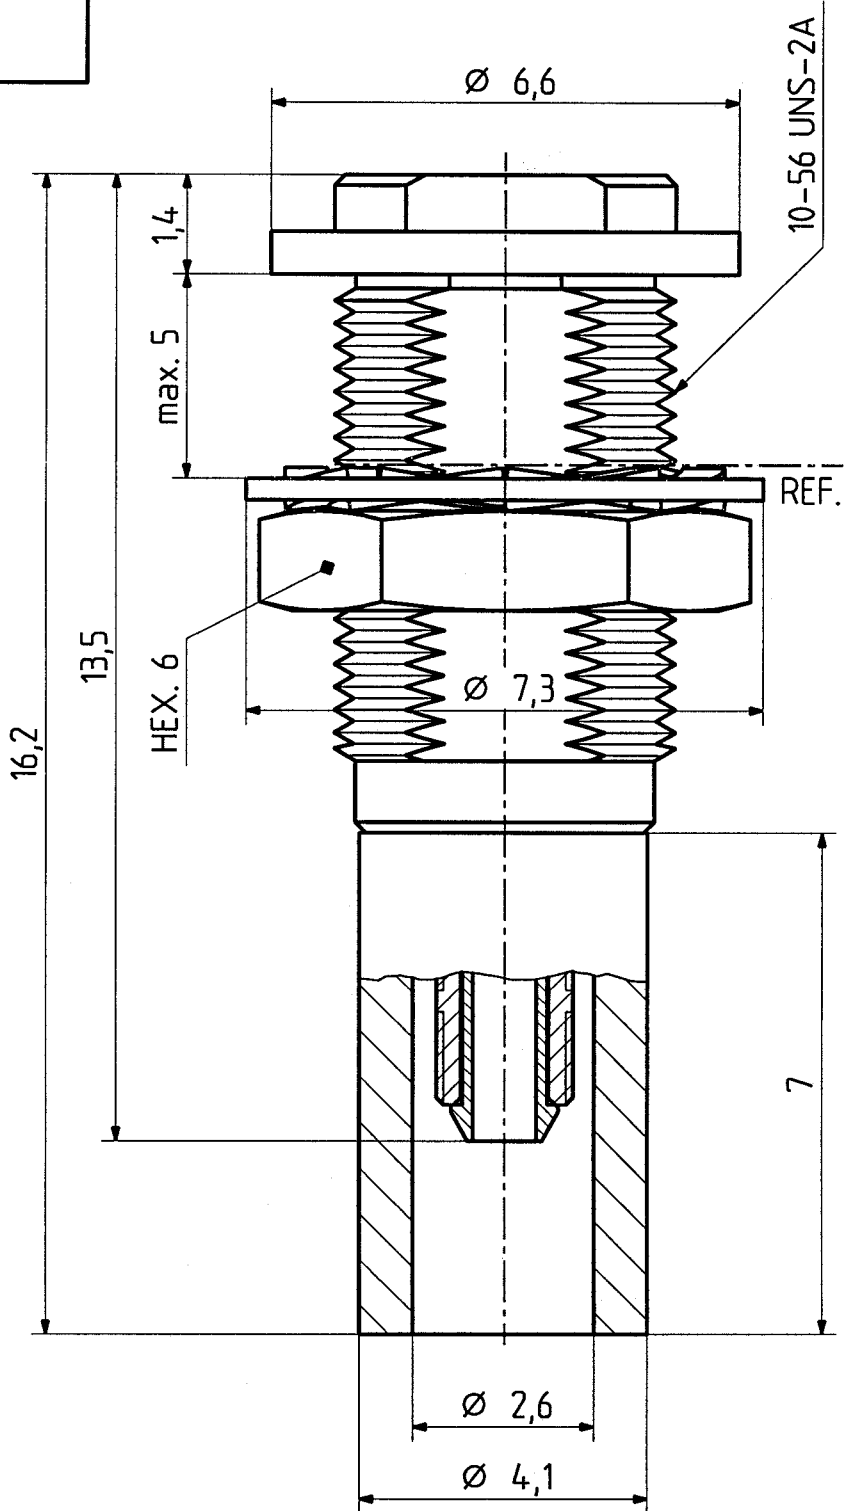

	date	sign
drawn	28.01.99	4540/PM
checked	30.3.99	4587/LL
approved	22.4.99	4587/LL

cable shortening dimension

scale 1.5:1

mounting hole

ML 11

scale

10:1

HUBER + SUHNER RFX

dimensions in mm

drawing number

4.13.31367

OZ drawing :

Index

a