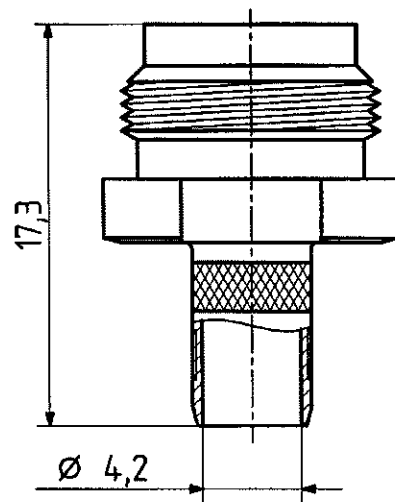

	date	sign
drawn	30.05.00	4726/Bom
checked	06.06.00	4515/GH
approved	06.06.00	4515/GH

cable shortening dimension

scale 1:1

scale
3,5 : 1

HUBER + SUHNER RFX

dimensions in mm

drawing number

4.13.00185

DZ drawing :

Index

d