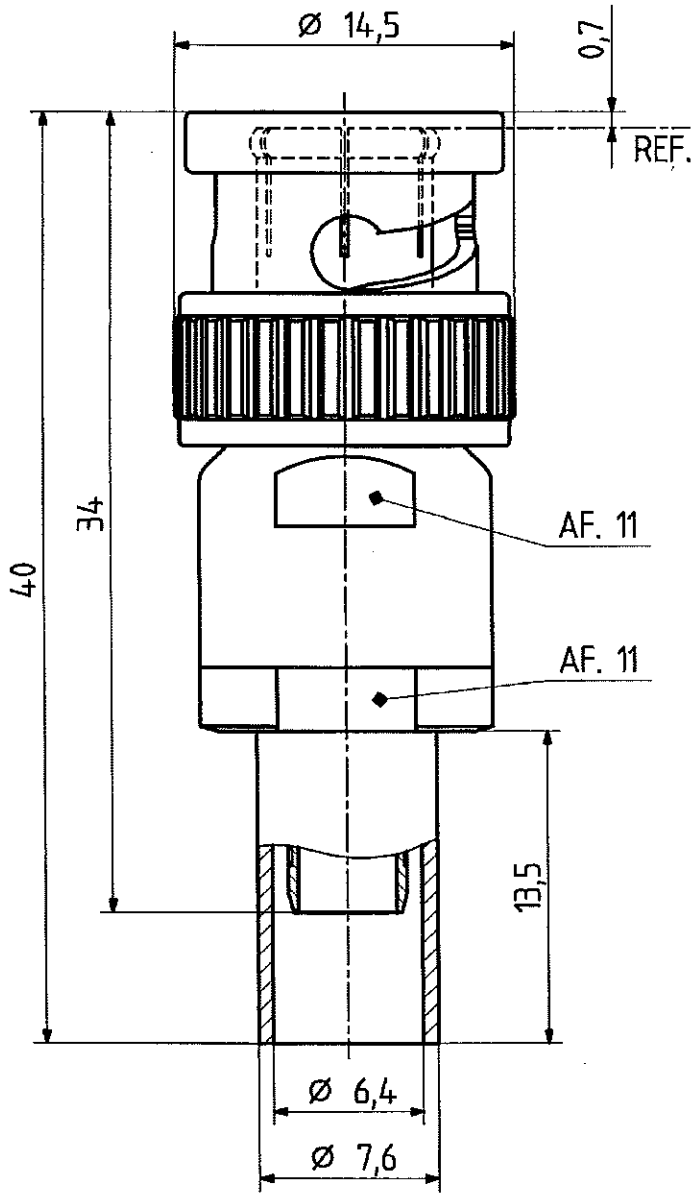

	date	sign
drawn	30.05.00	4726/Bom
checked	06.06.00	4515/GH
approved	06.06.00	4515/GH

cable shortening dimension

scale 1:1

scale
3,5 : 1

HUBER + SUHNER RFX

dimensions in mm

drawing number

4.13.00185

DZ drawing :

Index

d