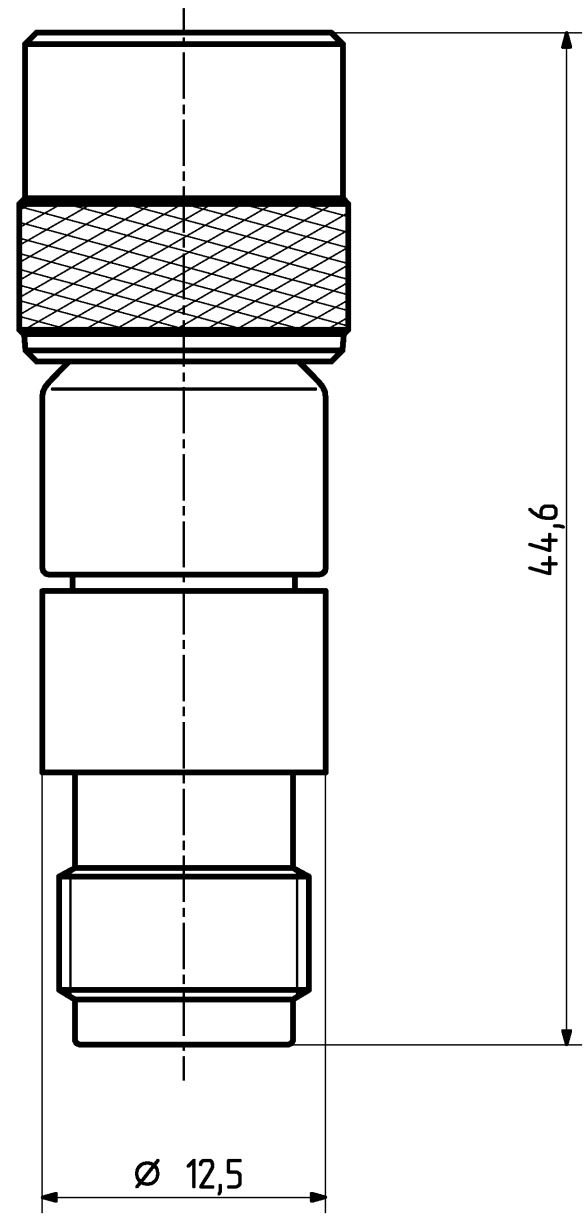

	date	sign
drawn	11.04.00	4527 thu
checked	see change document	
approved	see change document	

H+S 701 448.05

scale

HUBER + SUHNER WL

drawing number

23 010 848

Index

a

dimensions in mm

OZ drawing :