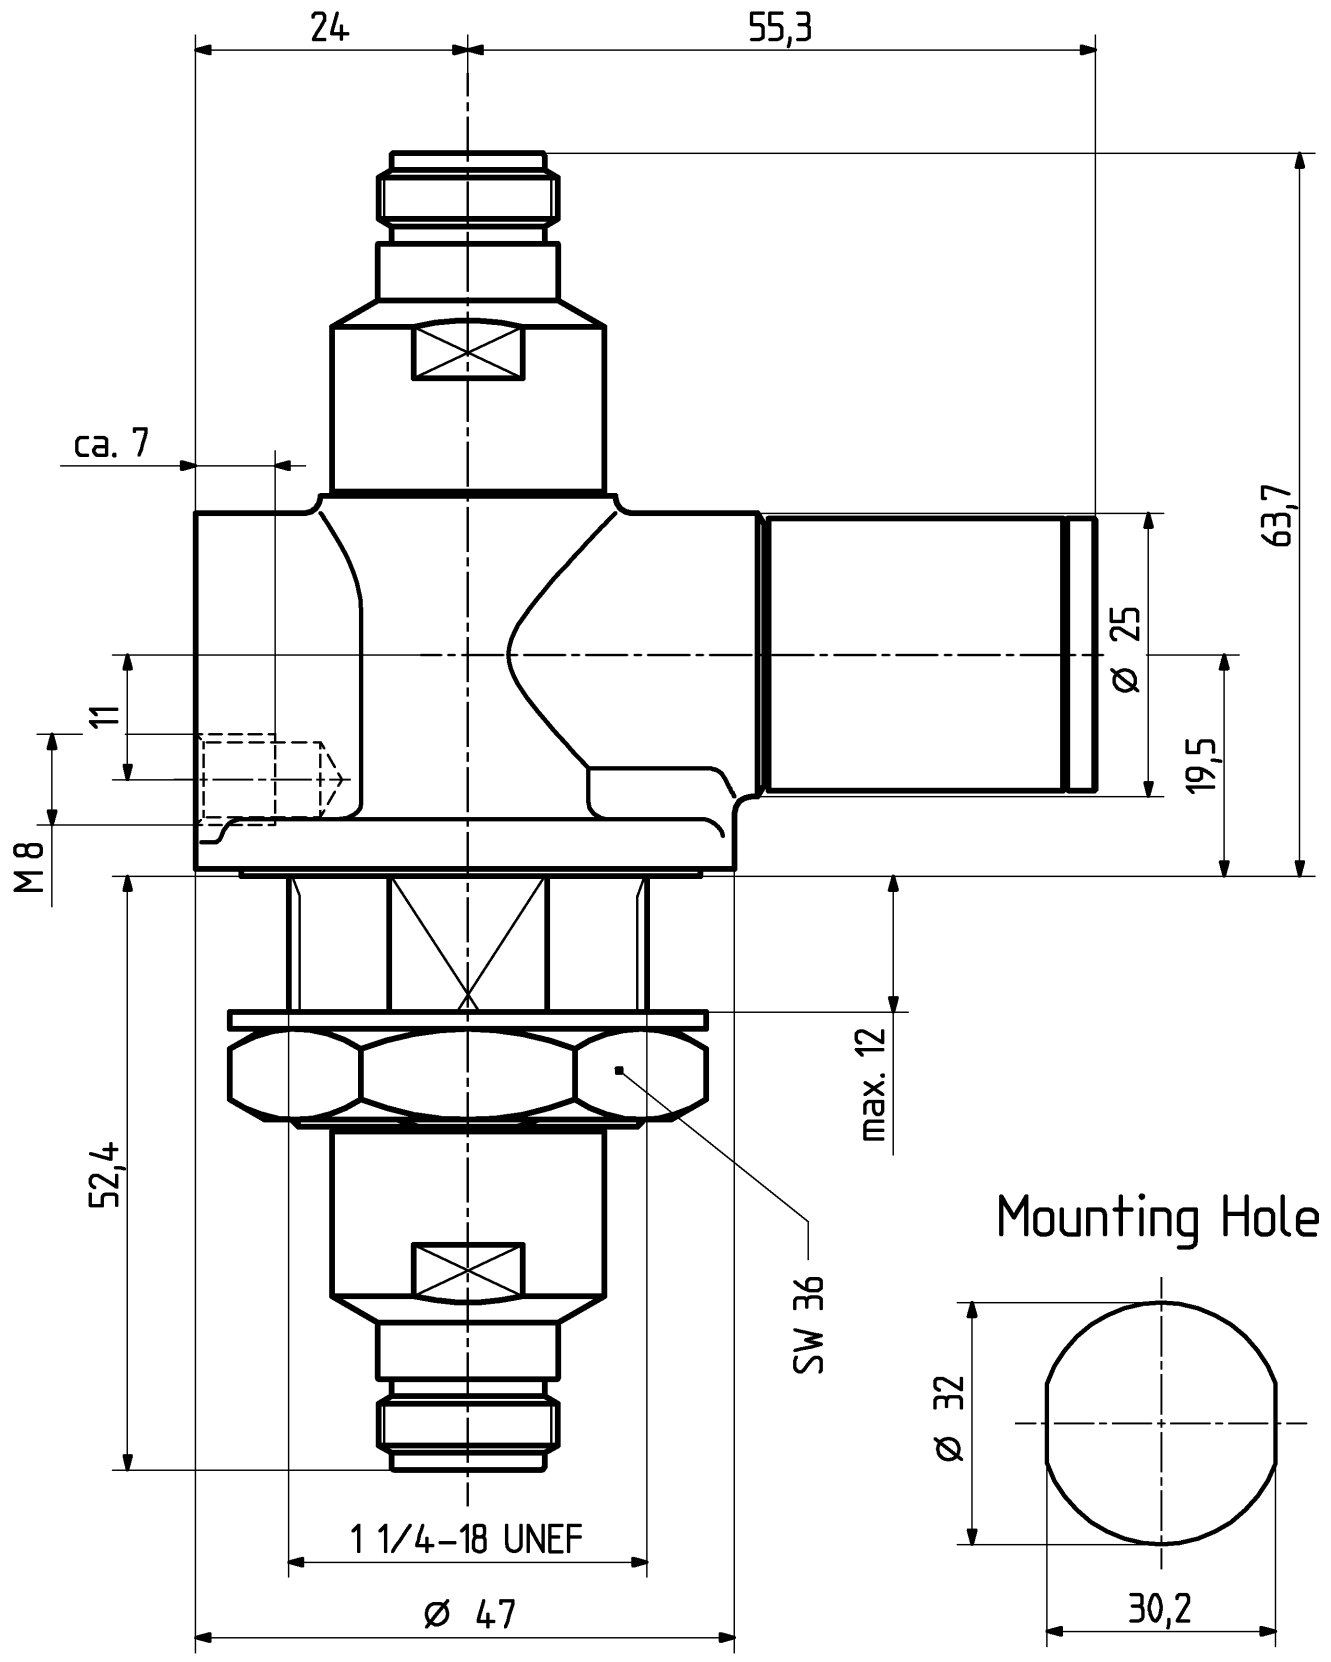

	date	sign
drawn	22.01.01	4527 thu
checked	see change document	
approved	see change document	

H+S 701 448.05

scale

HUBER + SUHNER WL

drawing number

23 018 639

Index

a

dimensions in mm

OZ drawing :