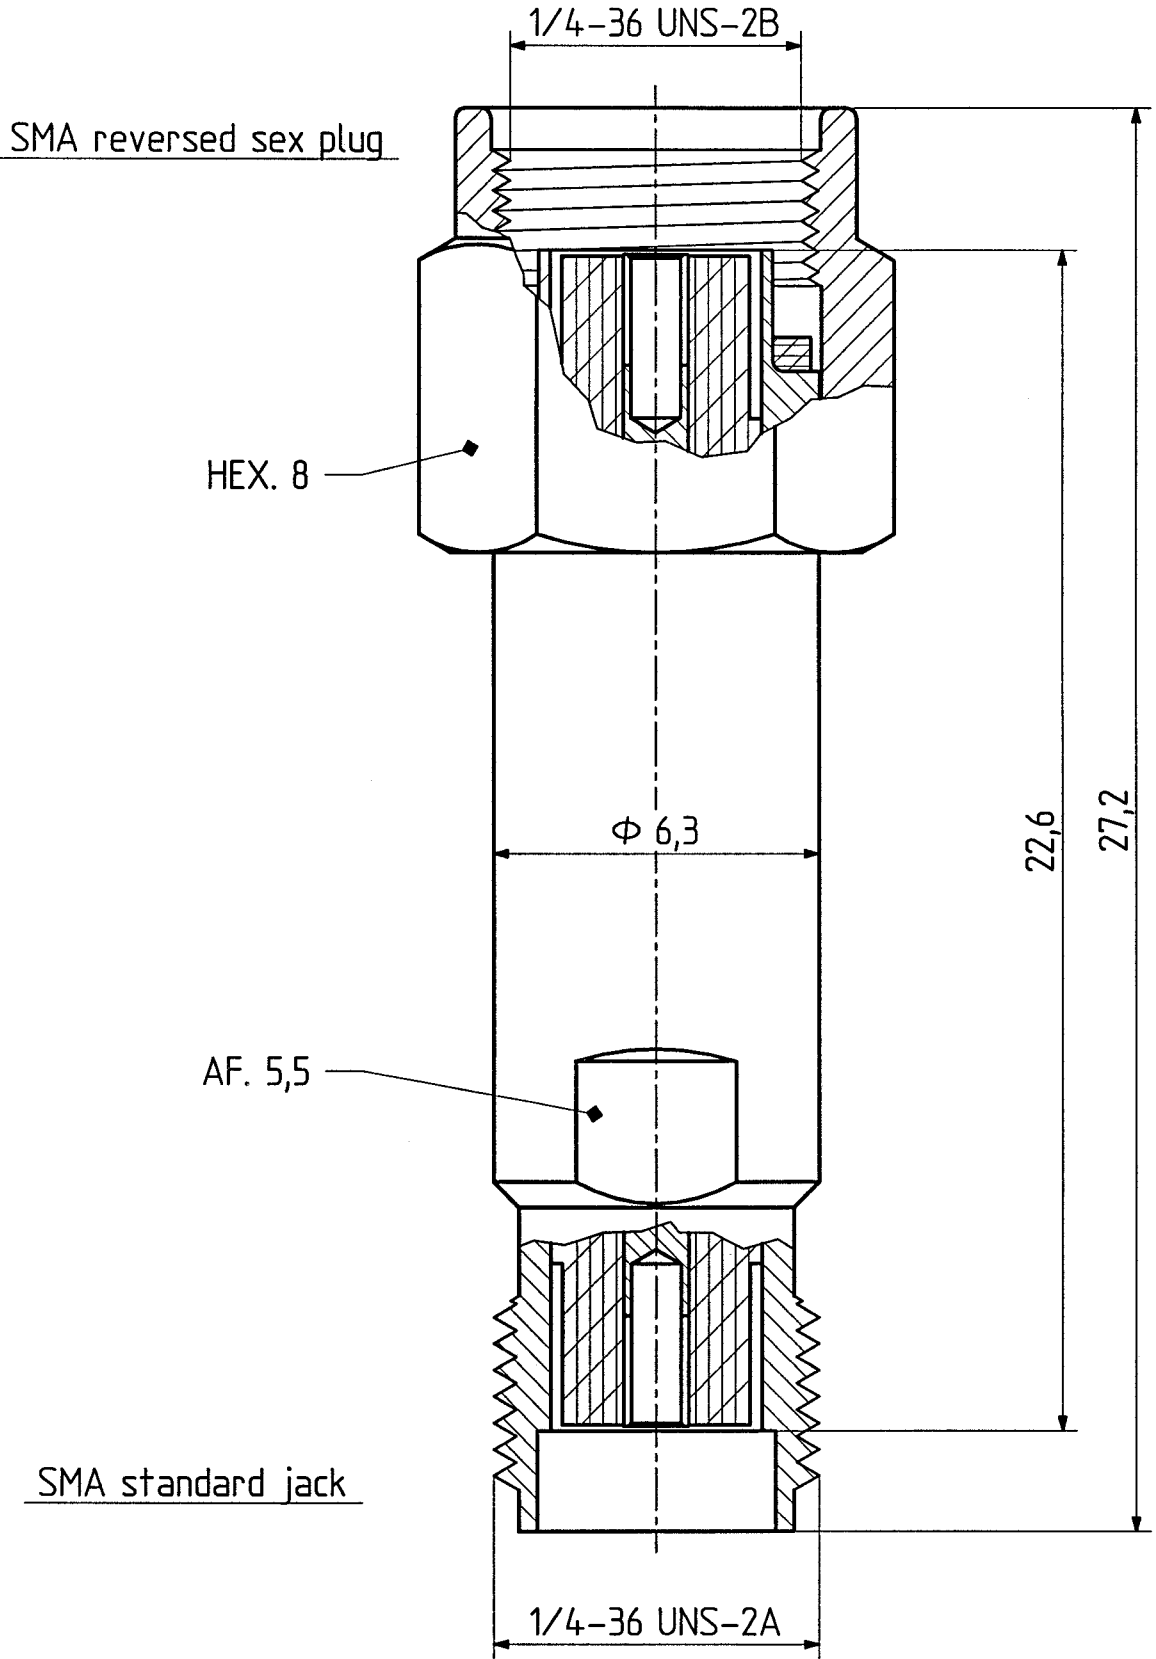

	date	sign
drawn	02.09.99	4726/Bom
checked	3.9.99	4786/10/11
approved	3.9.99	4786/10/11

insulation PE

H+S 701 448.05

scale
7 : 1

HUBER + SUHNER RFX

drawing number

4.13.32311

Index

a

dimensions in mm

OZ drawing : 99.4.13.0681