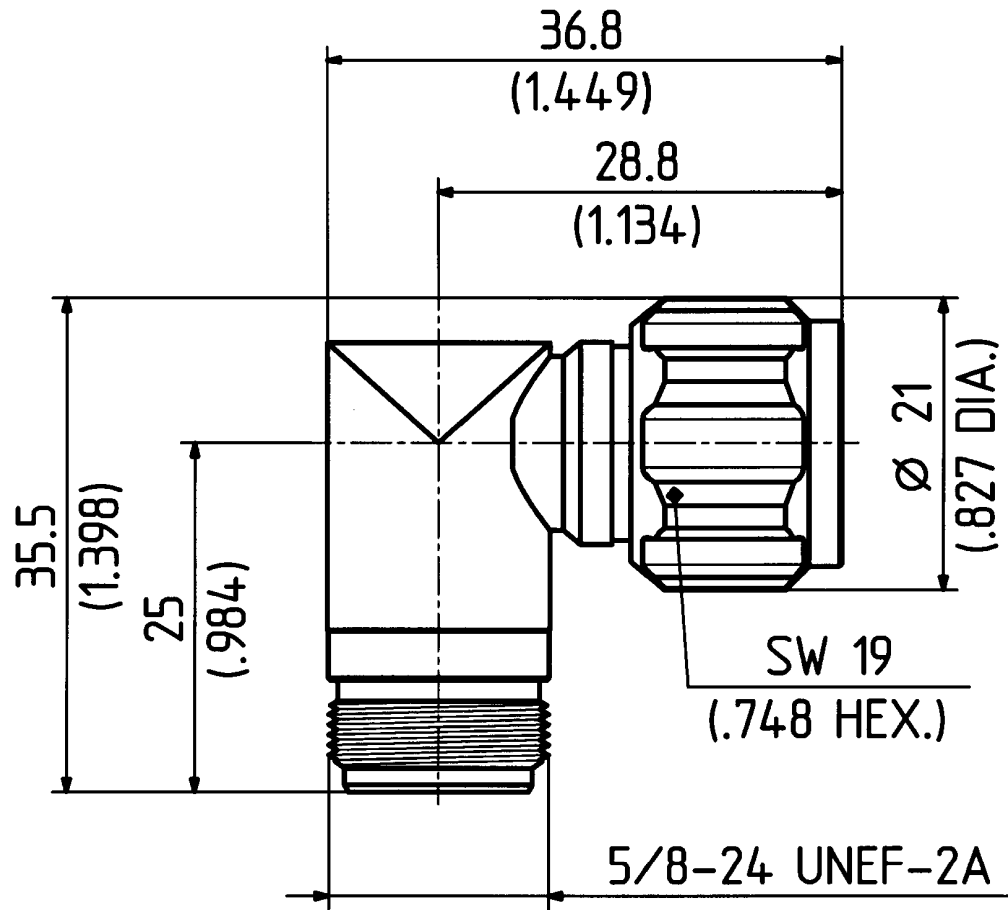

	date	sign
drawn	02.08.00	4515/CHU
checked	28.8.00	4726/CH
approved	28.8.00	4726/CH

H+S 701 4.4.8.05

scale
2:1

HUBER + SUHNER RFX

dimensions in mm

drawing number

4.13.33374_1

Index