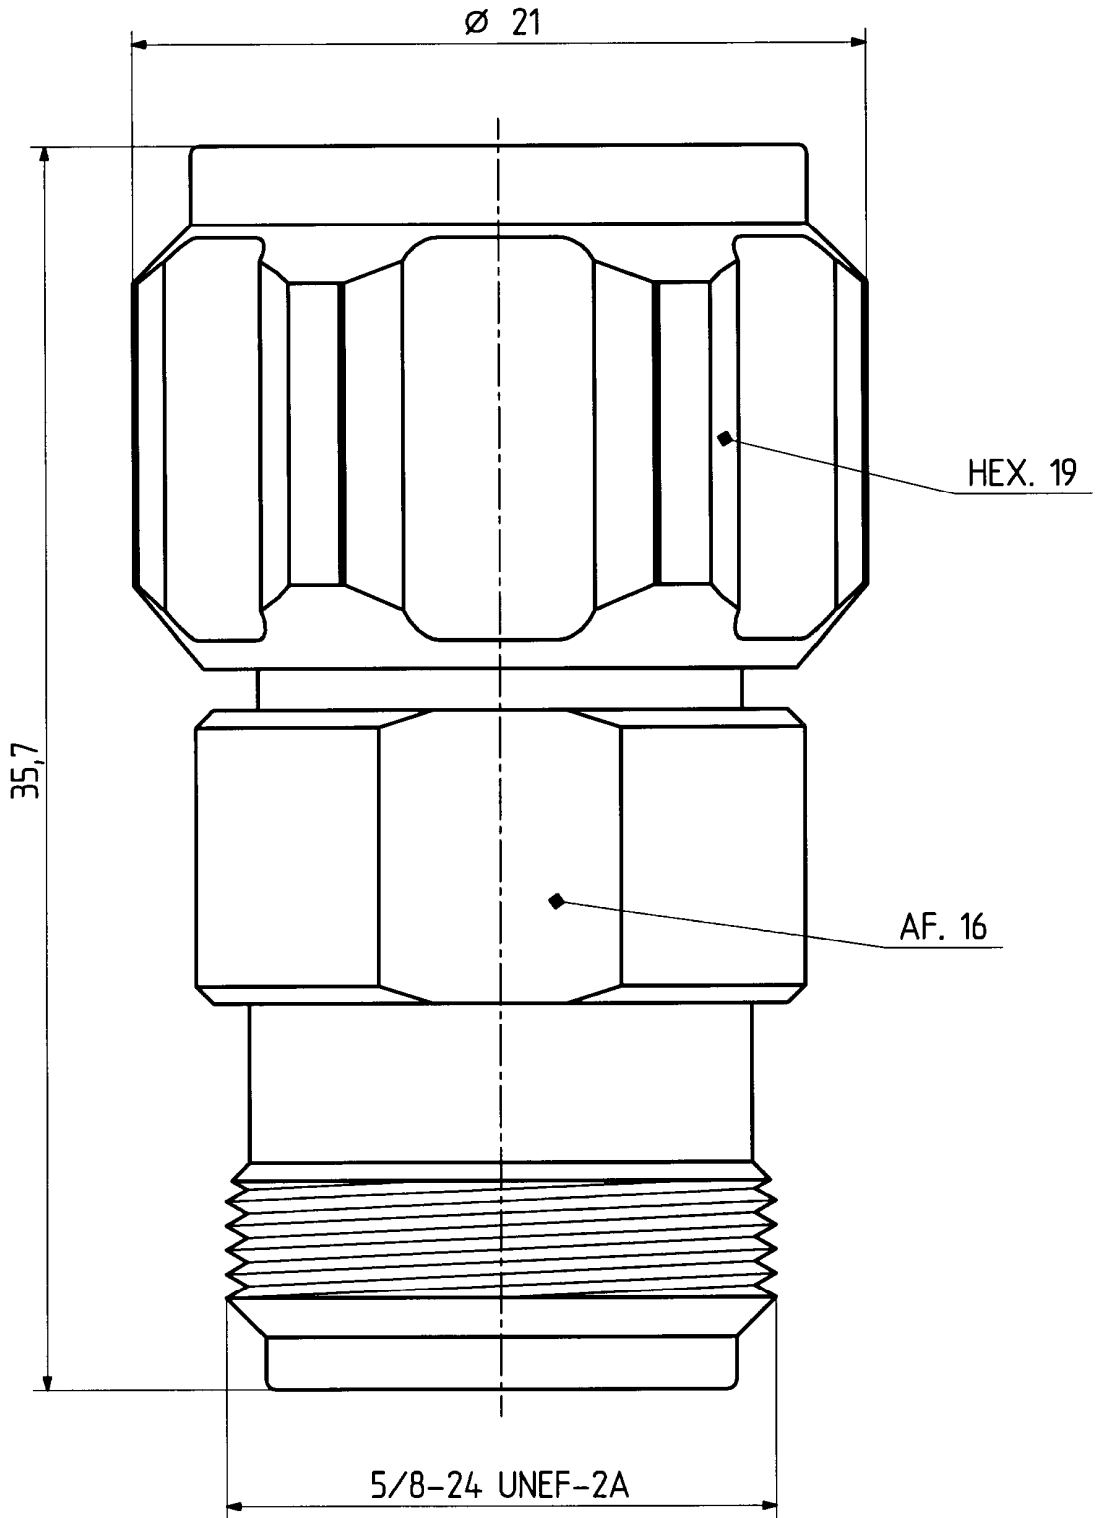

	date	sign
drawn	29.08.00	4726/Bom
checked	30.8.00	<i>[Signature]</i>
approved	30.8.00	<i>[Signature]</i>

H+S 701 448.05

scale

5 : 1

HUBER + SUHNER RFX

dimensions in mm

drawing number

4.13.33453

OZ drawing :

Index

a