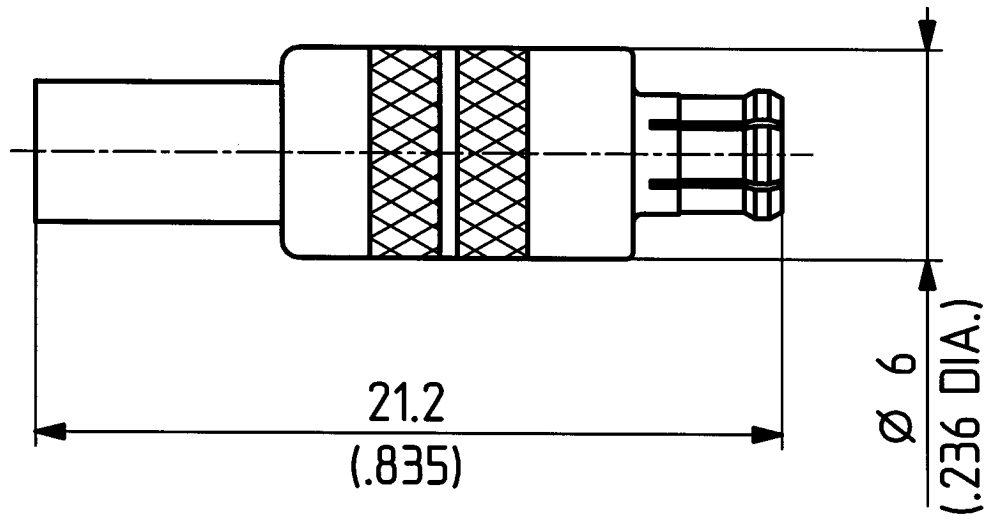

	date	sign
drawn	18.10.01	4515/H.G.
checked	18.10.01	4726/Bom
approved	18.10.01	4726/Bom

11 MCX-75-2-6

H+S 701 4.4.8.05

scale

5:1

HUBER + SUHNER  
CH-ITC-RBS-CON

dimensions in mm

drawing number