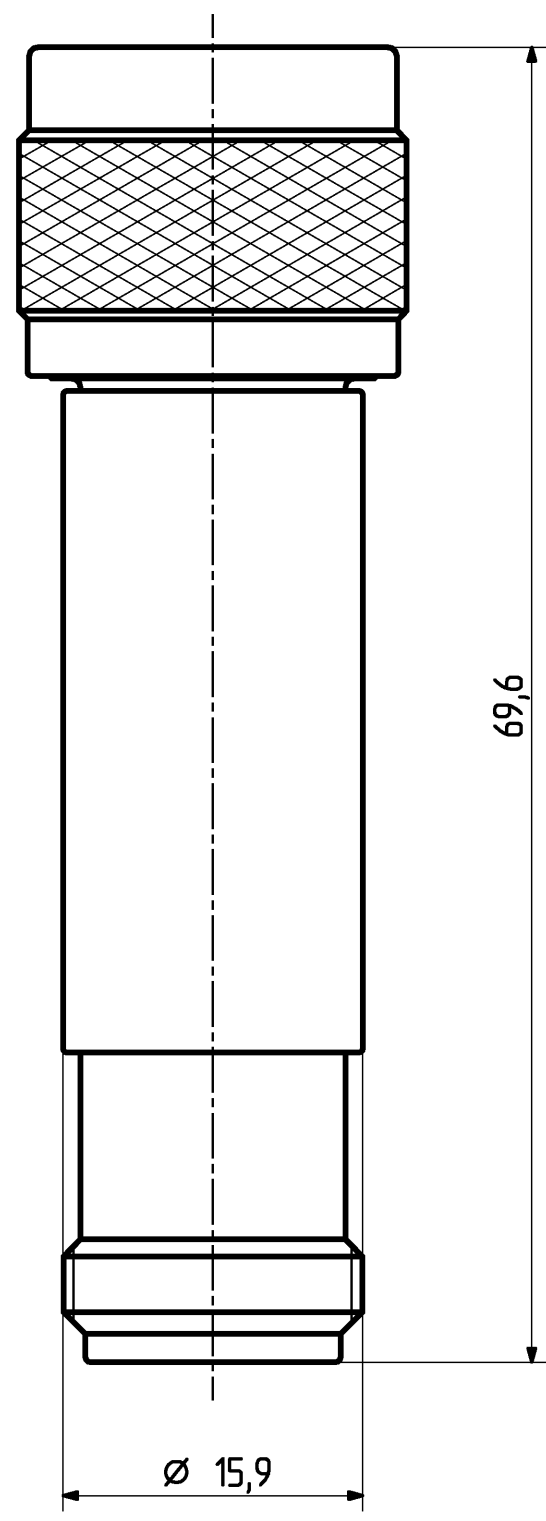

6820.17.B
6830.17.B

	date	sign
drawn	11.04.00	4527 thu
checked	see change document	
approved	see change document	

H+S 701 448.05

scale

HUBER + SUHNER WL

drawing number

23 010 845

Index

a

dimensions in mm

OZ drawing :