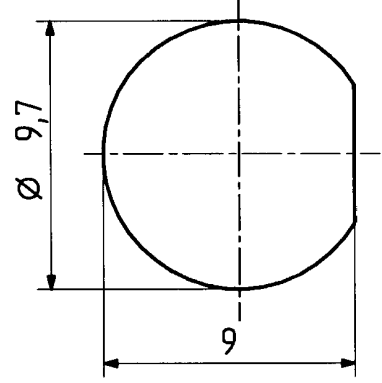

	date	sign
drawn	05.06.00	4726/Bom
checked	06.06.00	4515/GHL
approved	06.06.00	4515/GHL

Mounting hole

ML 2

H+S 701 4.4.8.05

scale
4 : 1

HUBER + SUHNER RFX

drawing number
4.13.33223

Index
a

dimensions in mm

OZ drawing :