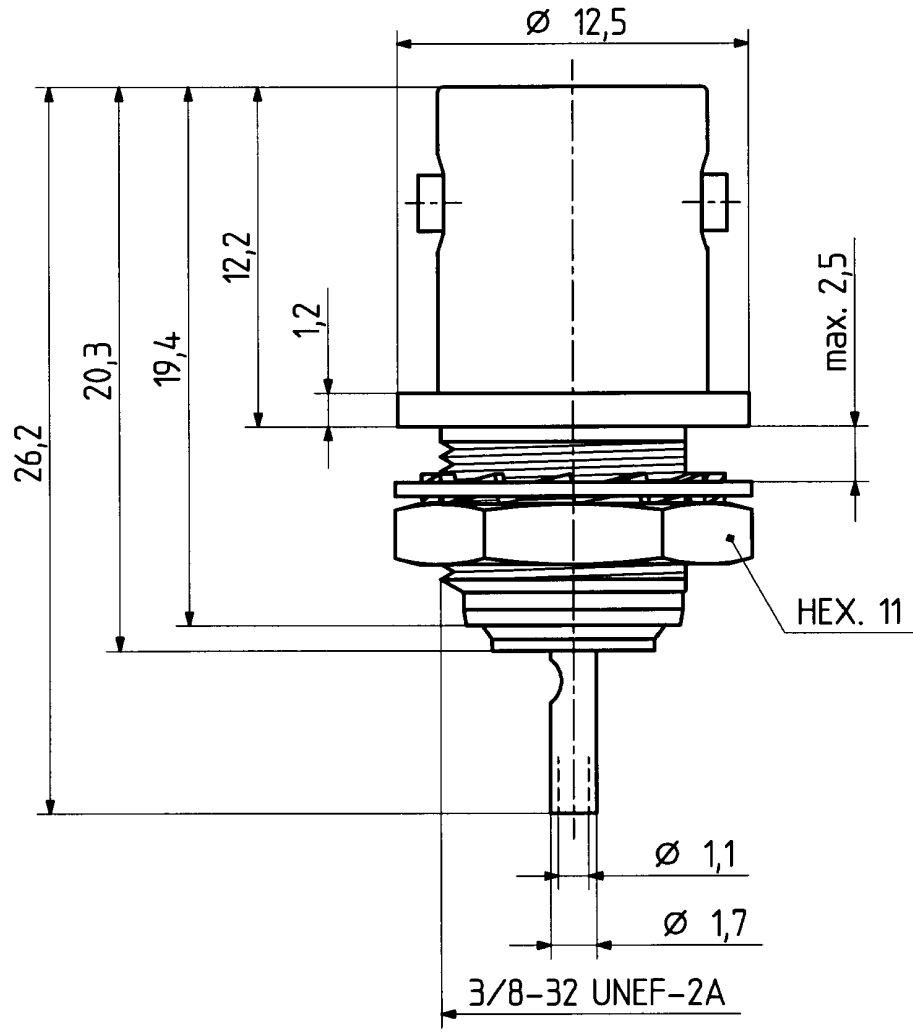

	date	sign
drawn	05.06.00	4726/Bom
checked	06.06.00	4515/GHL
approved	06.06.00	4515/GHL

Mounting hole

ML 2

H+S 701 4.4.8.05

scale
4 : 1

HUBER + SUHNER RFX

drawing number
4.13.33223

Index
a

dimensions in mm

OZ drawing :