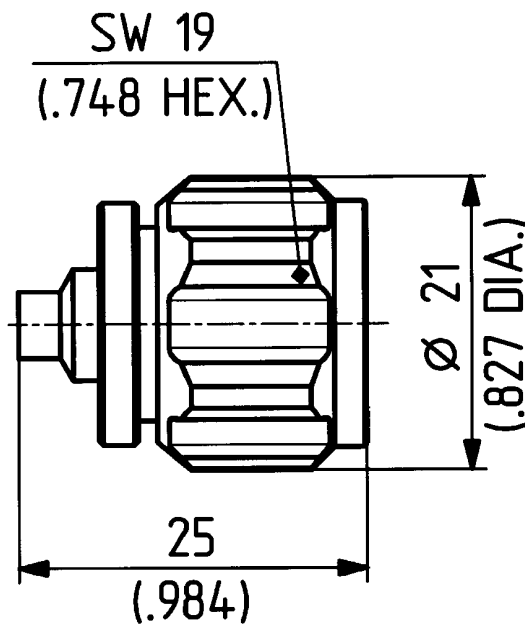

	date	sign
drawn	28.07.00	4515/CHU
checked	28.08.00	4726 / Rom
approved	28.08.00	4726 Rom

H+S 701 448.05

scale
2:1
⊕

 HUBER + SUHNER RFX
dimensions in mm

drawing number 4.13.07624_1	Index C
OZ drawing :	