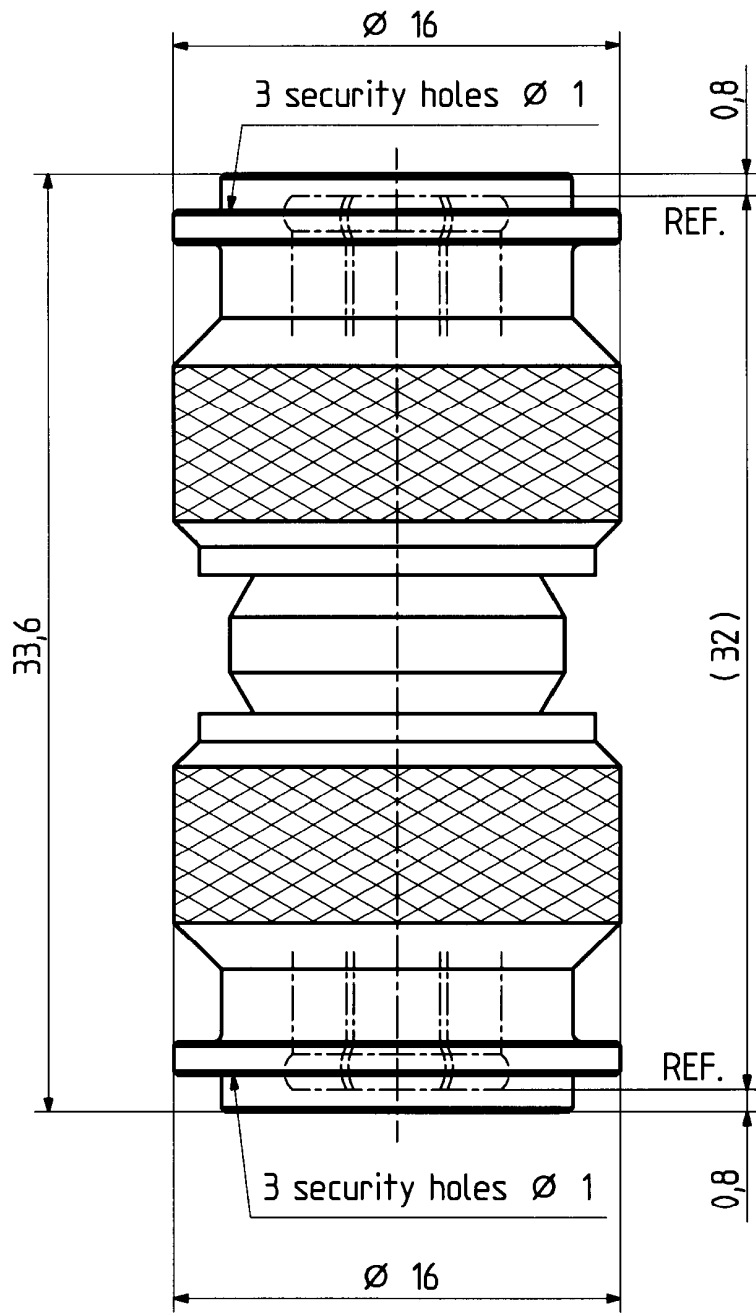

	date	sign
drawn	31.07.00	4726/KRI
checked	31.7.00	4/186 / [signature]
approved	31.7.00	4/186 / [signature]

H+S 701 448.05

scale
4:1

HUBER + SUHNER RFX

dimensions in mm

drawing number
4.13.33372

OZ drawing :