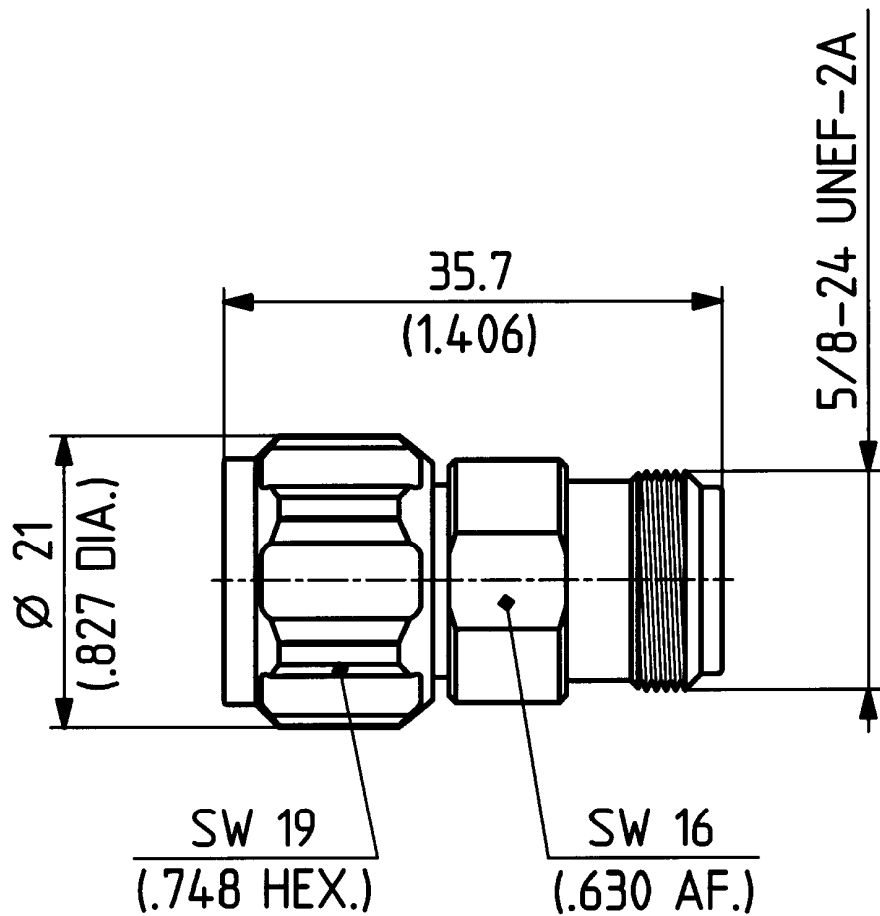

	date	sign
drawn	29.08.00	4726/Bgm
checked	30.8.00	<i>[Signature]</i>
approved	30.8.00	<i>[Signature]</i>

H+S 701 448.05

scale  
2 : 1

HUBER + SUHNER RFX

drawing number

4.13.33454\_1

index

a

dimensions in mm

OZ drawing :