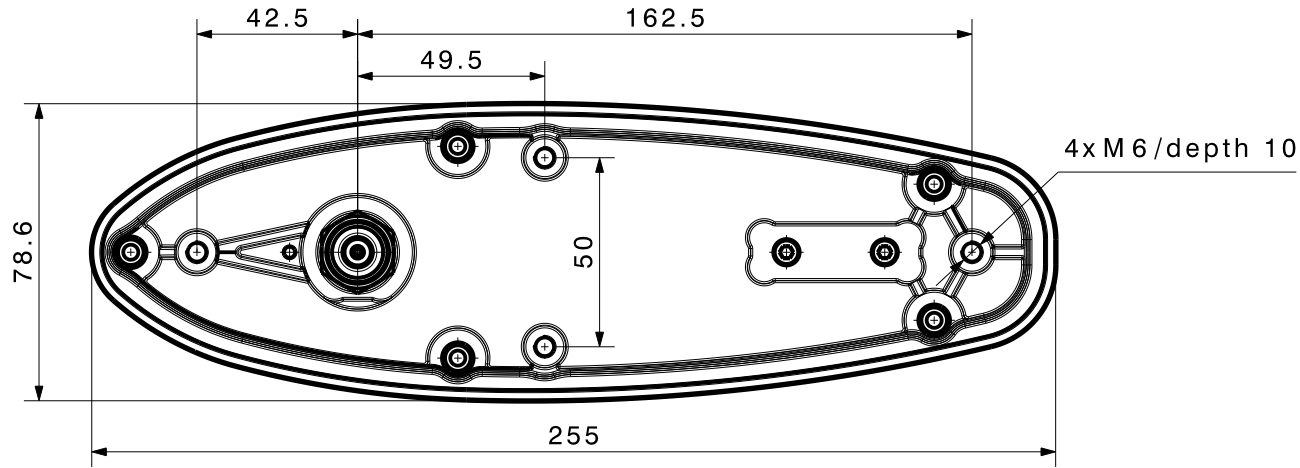

Ⓑ approved for prelaunch

type / Typ: 1399.17.0120		part no. / Teile Nr.: PRO-00143233		B sheet/Blatt XX / XX	
⊕ dimensions in millimeter [mm]		description / Beschreibung		drawing-no. / Zeichnungsnr.	
SWA-0459/360/4/25/V_1		DOU-00143233		Release	
alternative ID:				B	