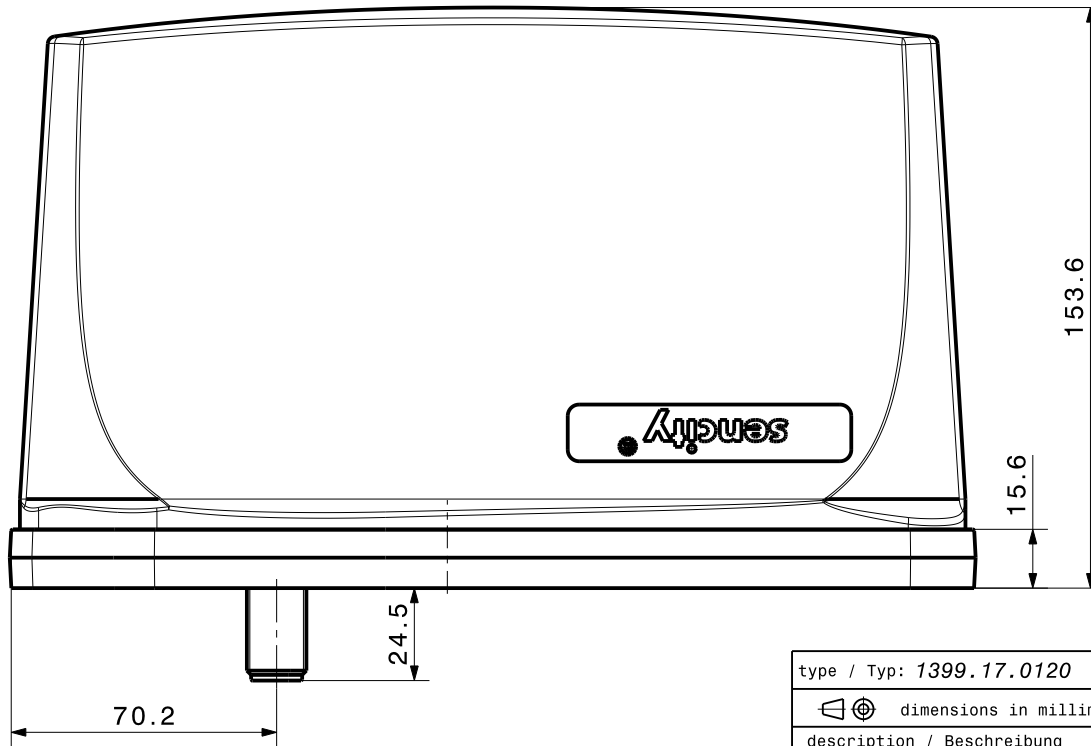

Ⓑ approved for prelaunch

type / Typ: 1399.17.0120		part no. / Teile Nr.: PRO-00143233		B sheet/Blatt XX / XX	
⊕ dimensions in millimeter [mm]		description / Beschreibung		drawing-no. / Zeichnungsnr.	
SWA-0459/360/4/25/V_1		DOU-00143233		Release	
alternative ID:				B	