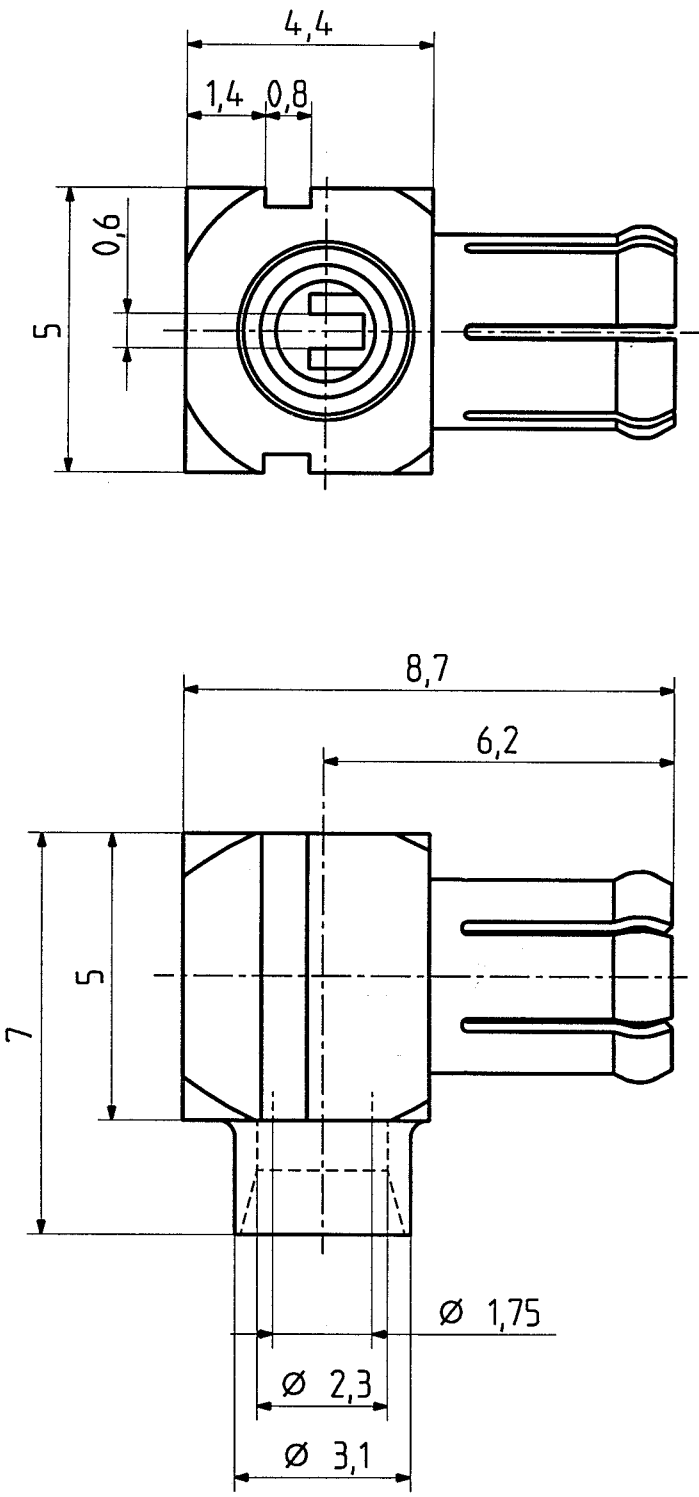

type : 16 MCX-50-2-104

	date	sign
drawn	28.05.98	4540/PM
checked	30.3.99	4587/JL
approved	22.4.99	4587/JL

scale
8:1

HUBER + SUHNER RFX

drawing number
4.13.31179

index
a

dimensions in mm

OZ drawing :