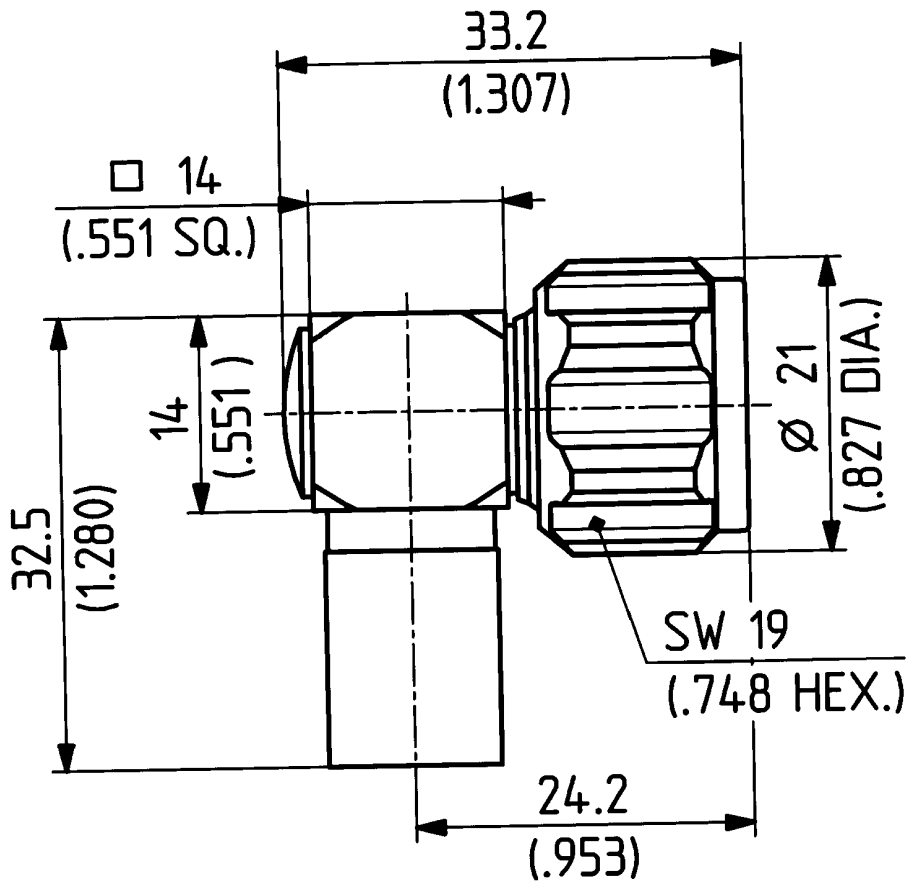

type : 16 N-50-7-30 / 16 N-50-7-130  
16 N-50-7-31

	date	sign
drawn	21.09.00	4728/GLS
checked	22.09.00	4728/KAL
approved	22.09.00	4728/KAL

scale  
2 : 1

HUBER + SUHNER RFX

dimensions in mm

drawing number

4.13.00836\_1

index

d

OZ drawing :