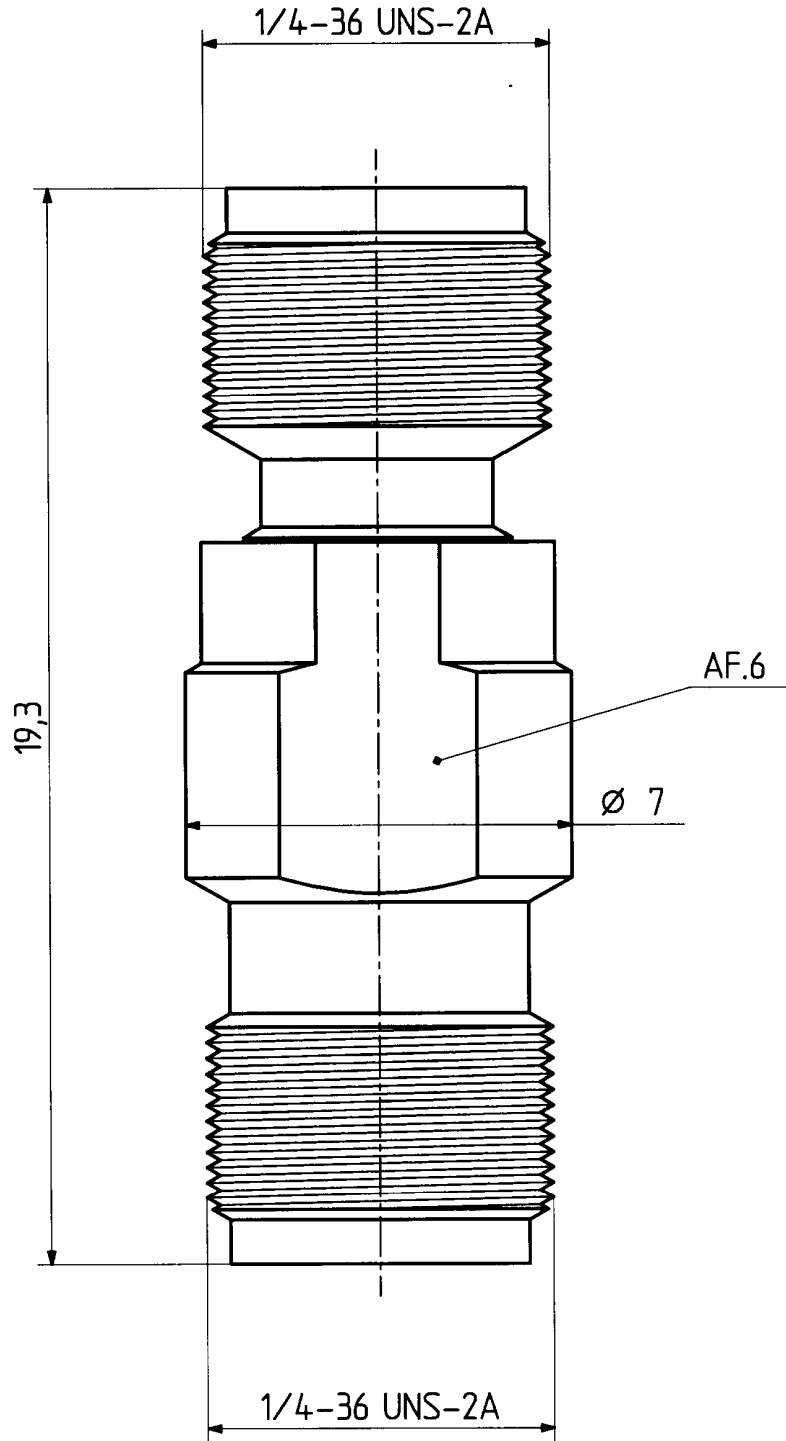

	date	sign
drawn	19.11.99	4121/CHI
checked	02.12.99	4359/F70
approved	02.12.99	4359/F70

scale

8 : 1

HUBER + SUHNER RFX

dimensions in mm

drawing number

4.13.31972

OZ drawing :