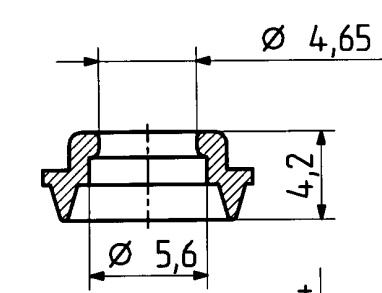

	date	sign
drawn	25.07.00	4515/CHU
checked	28.08.00	4726/Bom
approved	28.08.00	4726/Bom

H+S 701 448.05

scale  
3:1

HUBER + SUHNER RFX

dimensions in mm

drawing number  
4.13.24266

OZ drawing :

Index  
b