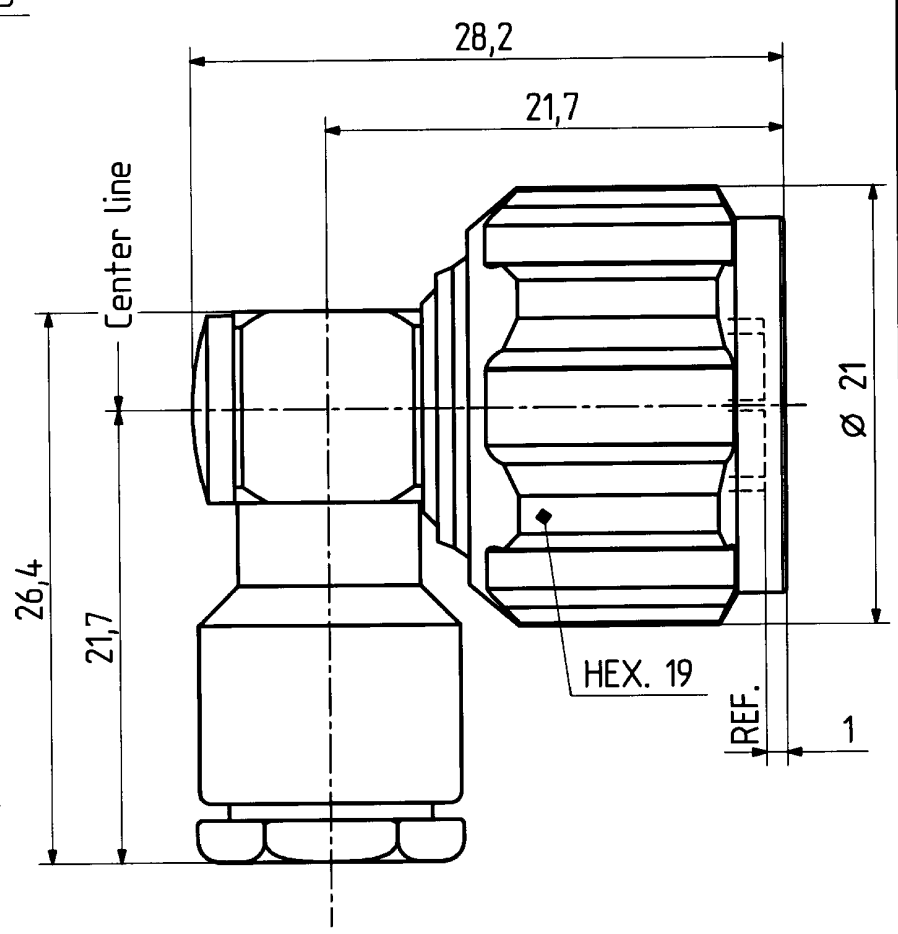

	date	sign
drawn	25.07.00	4515/CHU
checked	28.08.00	4726/Bom
approved	28.08.00	4726/Bom

H+S 701 448.05

scale  
3:1

HUBER + SUHNER RFX

dimensions in mm

drawing number  
4.13.24266

OZ drawing :

Index  
b