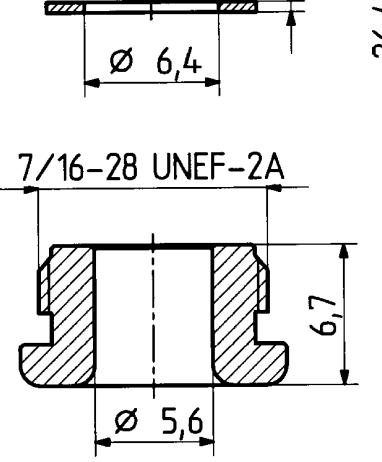

	date	sign
drawn	25.07.00	4515/CHU
checked	28.08.00	4726/Bom
approved	28.08.00	4726/Bom

H+S 701 448.05

scale  
3:1

HUBER + SUHNER RFX

dimensions in mm

drawing number  
4.13.24266

OZ drawing :

Index  
b