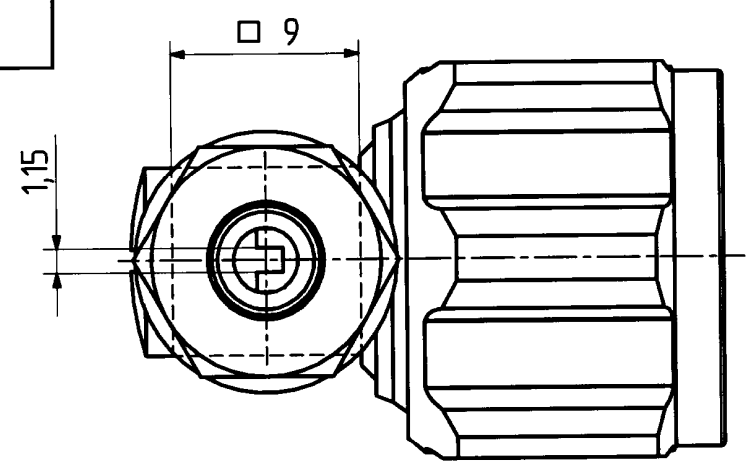

	date	sign
drawn	25.07.00	4515/CHU
checked	28.08.00	4726/Bom
approved	28.08.00	4726/Bom

H+S 701 448.05

scale  
3:1

HUBER + SUHNER RFX

dimensions in mm

drawing number  
4.13.24266

OZ drawing :

Index  
b