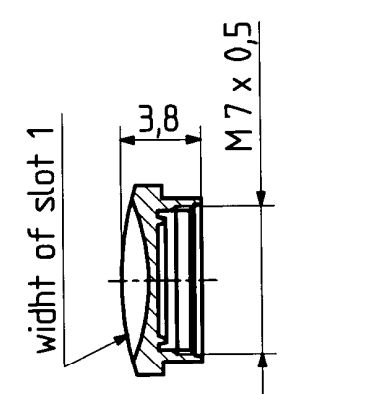

	date	sign
drawn	25.07.00	4515/CHU
checked	28.08.00	4726/Bom
approved	28.08.00	4726/Bom

H+S 701 448.05

scale  
3:1

HUBER + SUHNER RFX

dimensions in mm

drawing number  
4.13.24266

OZ drawing :

Index  
b