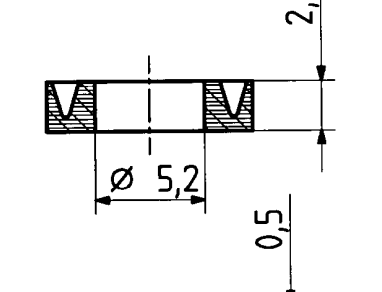

	date	sign
drawn	25.07.00	4515/CHU
checked	28.08.00	4726/Bom
approved	28.08.00	4726/Bom

H+S 701 448.05

scale  
3:1

HUBER + SUHNER RFX

dimensions in mm

drawing number  
4.13.24266

OZ drawing :

Index  
b