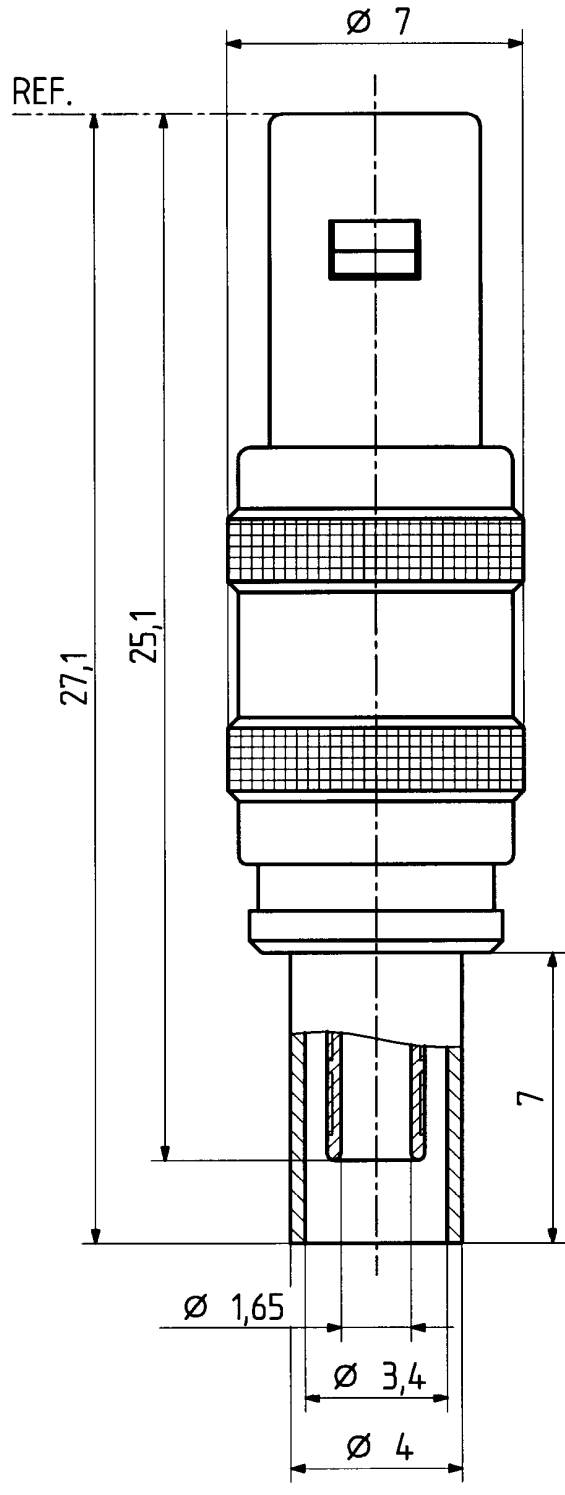

	date	sign
drawn	02.10.00	4726/Bom
checked	02.10.00	4726/K11
approved	02.10.00	4726/K11

cable shortening dimension

H+S 701 448.05

scale
6 : 1

HUBER + SUHNER RFX

dimensions in mm

drawing number
4.13.33515

OZ drawing :