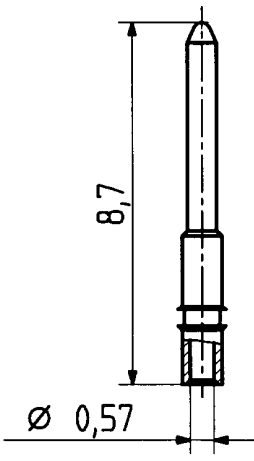

	date	sign
drawn	02.10.00	4726/Bom
checked	02.10.00	4726/K11
approved	02.10.00	4726/K11

cable shortening dimension

H+S 701 448.05

scale
6 : 1

HUBER + SUHNER RFX

dimensions in mm

drawing number
4.13.33515

OZ drawing :